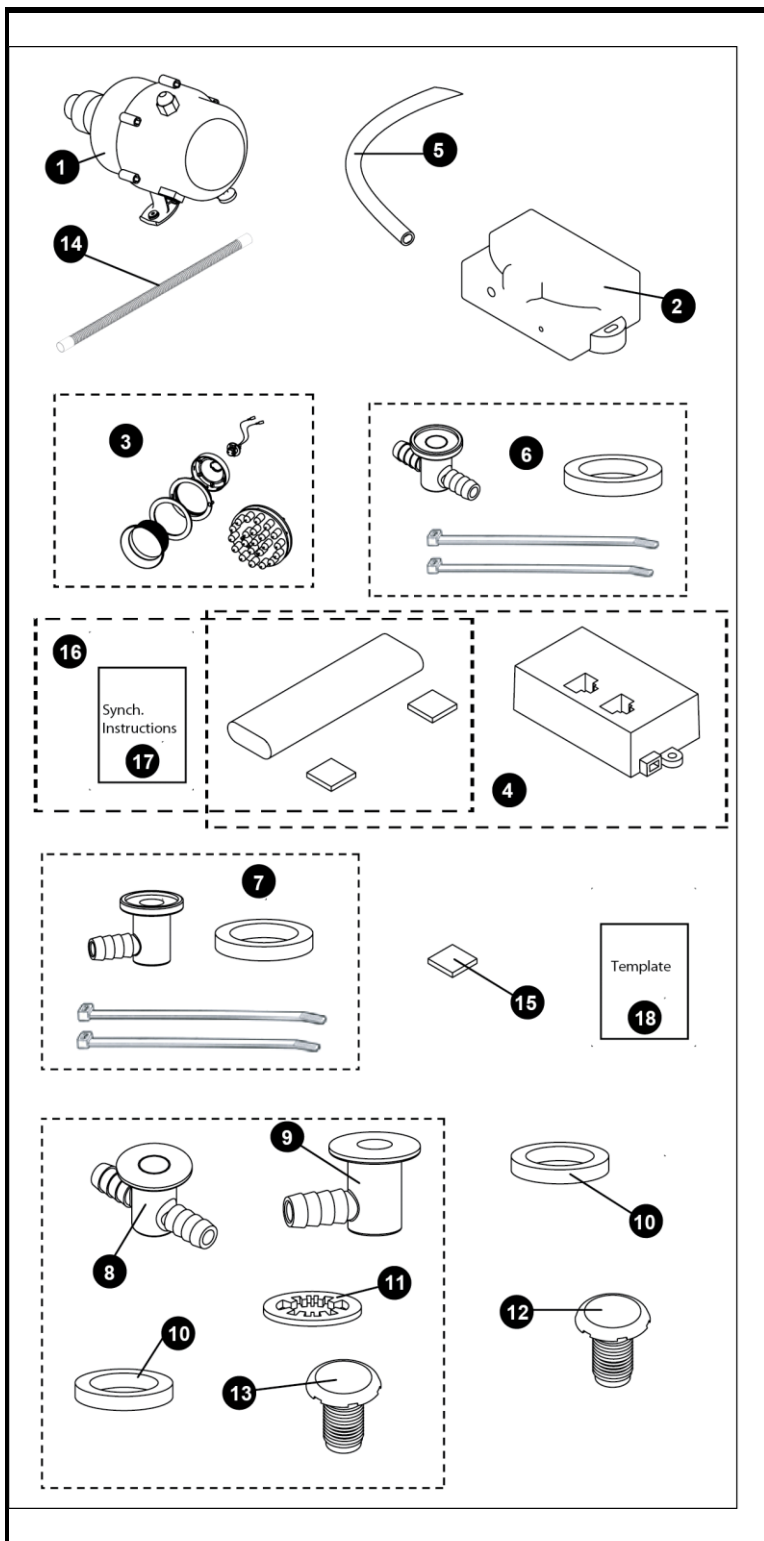

Acrylic AirBath™
with remote

Items	Part No	Description
-------	---------	-------------

1	THU5173	Blower/Controller/Wet Detector
2	THU5174	LED Controller
3	THU5175	LED Light Kit
4	THU5176	Remote with receiver
5	9BU5001	Air Hose (3/8")
6	THU5129	T Fitting Kit
7	THU5130	L Fitting Kit
8	9AU5017	T Fitting No Rim
9	9AU5018	L Fitting No Rim
10	9EU5001	Black Washer
11	7CU5002	Wet Sensor Jet Washer
12	THU5154#01 THU5154#12	ABS Jet (7/8" long) - Cotton ABS Jet (7/8" long) - Sedona Beige
13	THU5155#01 THU5155#12	Brass Jet (7/8" long) - Cotton Brass Jet (7/8" long) - Sedona Beige
14	9BU5002	3' Blower Hose
15	8HU5020	Magnet
16	THU5184	Remote
17	0GU5085	Synchronization Instruction
18	0GU5002-1 0GU5016 0GU5043 0GU5053	Template (models 784, 794, 904, 930) Template (models 781, 785, 789, 964, 974) Template (model 782) Template (model 626)

Note:

Product Number Explanations

ABR
(A) Acrylic
(B) Bathtub
(R) Air with remote

Actual Product may vary slightly from illustration.