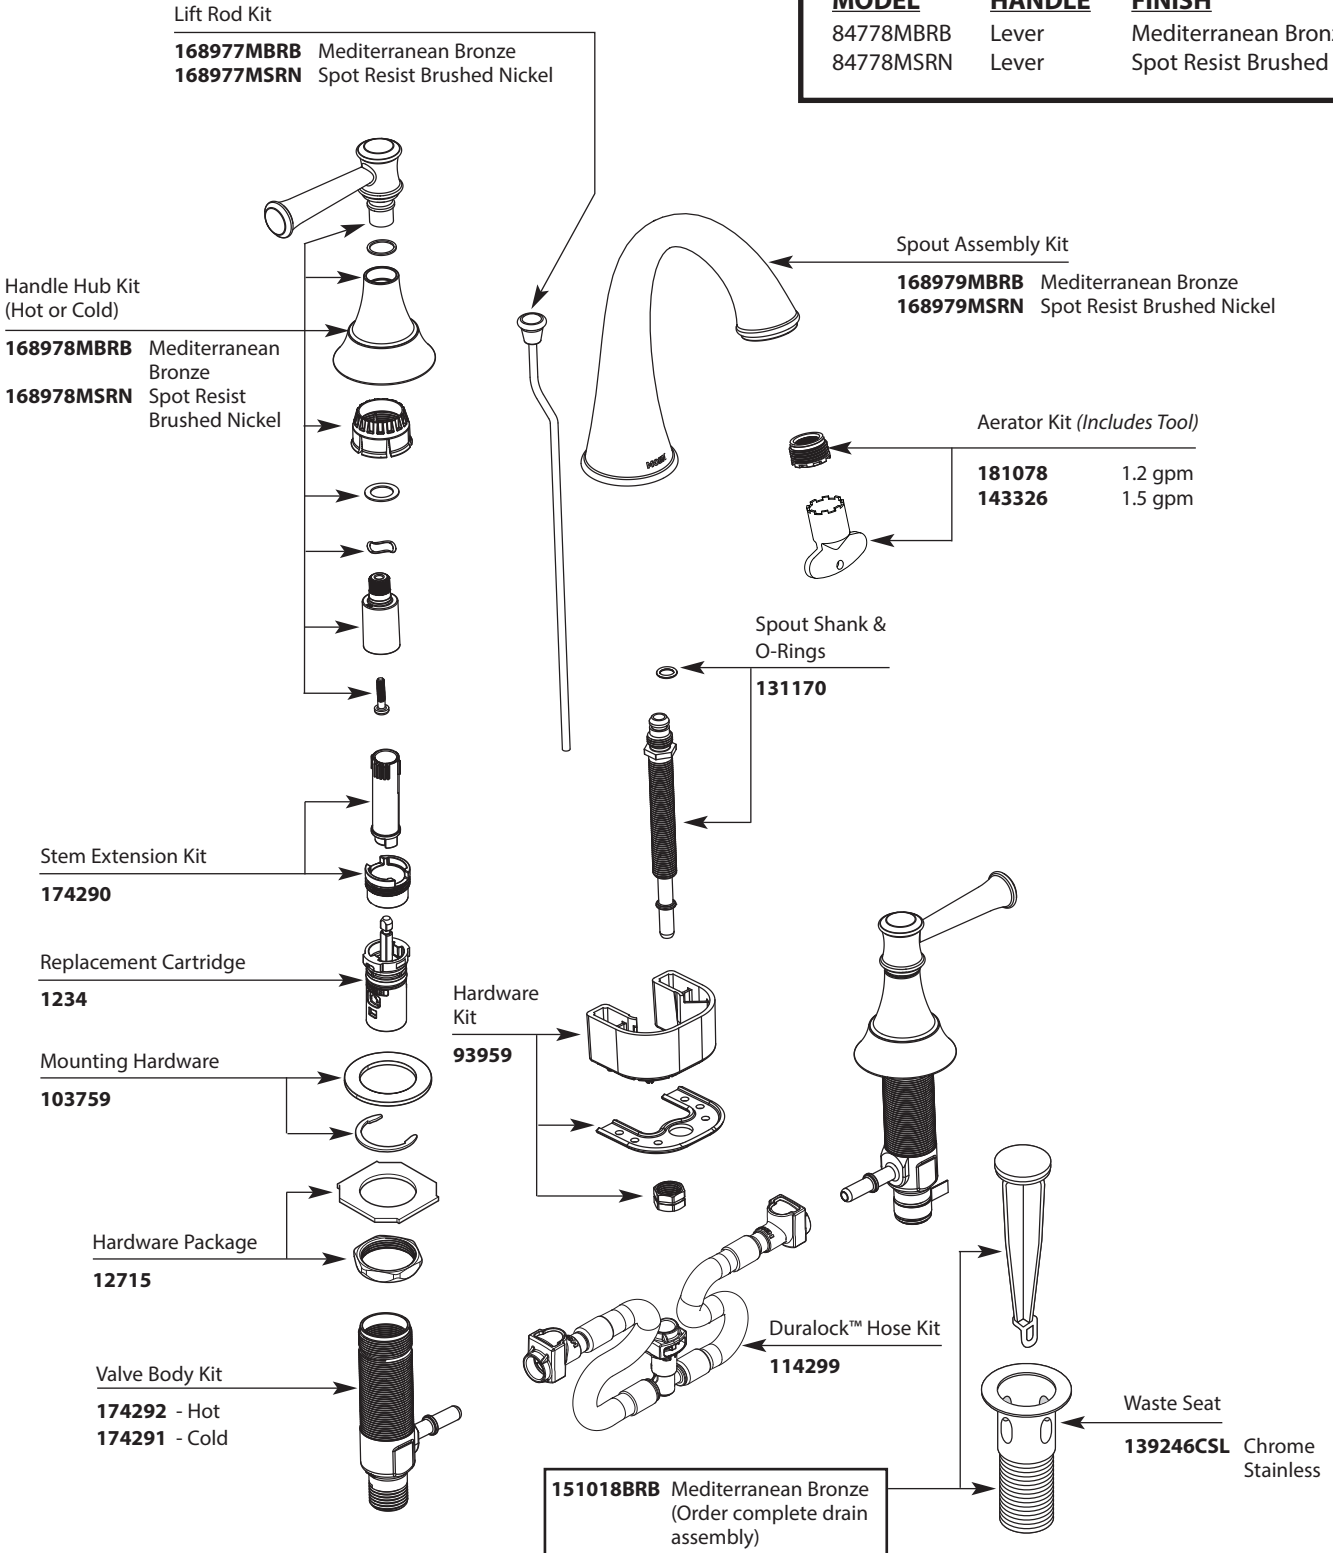

Buy it for looks. Buy it for life.®

■ Order by Part Number

*There is more than 1 version of this model.
Page down to identify the version you have.*

Illustrated Parts

ASHVILLE™		
Two-Handle Widespread Lavatory Faucet		
MODEL	HANDLE	FINISH
84778MBRB	Lever	Mediterranean Bronze
84778MSRN	Lever	Spot Resist Brushed Nickel

Buy it for looks. Buy it for life.®

Illustrated Parts

■ Order by Part Number

ASHVILLE™		
Two-Handle Widespread Lavatory Faucet		
MODEL	HANDLE	FINISH
84778MBRB	Lever	Mediterranean Bronze
84778MSRN	Lever	Spot Resist Brushed Nickel