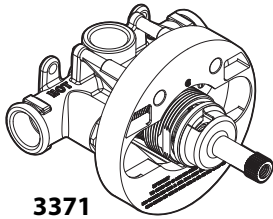

Thermostatic and Flow Valves

Models: THERMOSTATIC
3371

FLOW
3600

3371