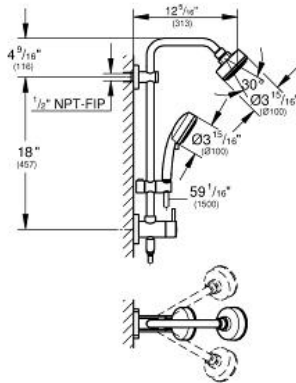

RETRO-FIT 100 Shower System

MODEL # 26194000

Pure Freude
an Wasser

GROHE

Product Description: RETRO-FIT 100 Shower System

Standard Specification:

- Optional fixed or 45° swivel shower arm
- Rain spray pattern (1 spray-rain)
- With ball joint
- Rotation angle $\pm 15^\circ$
- 2 Adjustable spray patterns: Rain, Jet
- Metal shower hose 59" (28 417)
- Angle adapter
- Flow restrictor (1.4 gpm)
- Distance between diverter and upper bracket 18" (457 mm)
- GROHE EcoJoy technology for less water and perfect flow
- GROHE DreamSpray perfect spray pattern
- GROHE StarLight chrome finish
- SpeedClean® anti-lime system
- Inner WaterGuide for a longer life
- Twistfree to prevent hose from twisting
- Suitable for instantaneous heaters from 18 kW/h

Applicable Codes & Standards:

- Energy Policy Act of 1992
- ASME A112.18.1/CSA B125.1
- US Federal and State material regulations
- CalGreen

Color:

- 26194000 StarLight Chrome