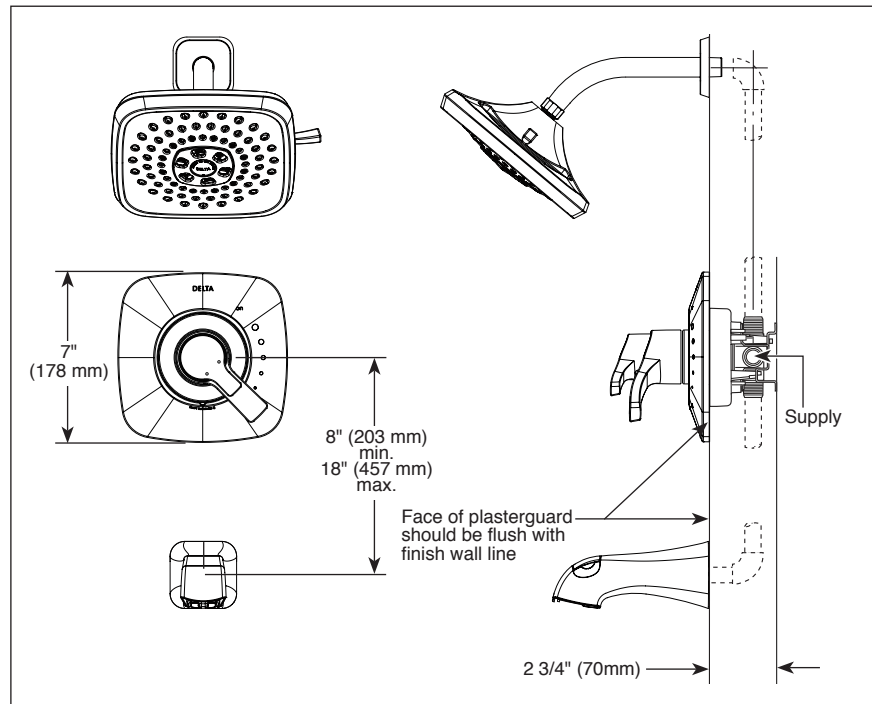

▲ Designate Proper Finish Suffix