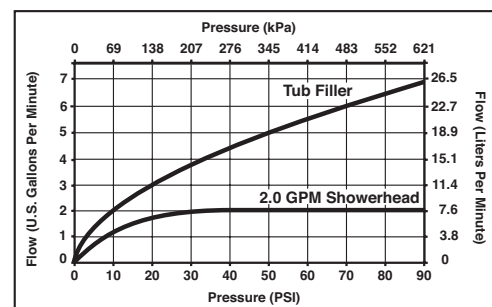

- Monitor® 17 Series pressure balanced bath mixing valve trim
- Three-setting H₂Okinetic® Technology showerhead

STANDARD SPECIFICATIONS:

- Maintains a balanced pressure of hot and cold water even when a valve is turned on or off elsewhere in the system.
- 2.0 gpm @ 80 PSI (7.6 L/min @ 550 kPa).
- For use with MultiChoice® Universal rough valve body. (R10000 Series)
- Back-to-back installation capability.
- Solid brass forged body.
- Lever volume control handle; temperature adjustment dial.
- Field adjustable to limit handle rotation into hot water zone.
- Maximum dial rotation adjustable between 90° and 180°.
- All parts replaceable from the front of the valve.
- Red/blue pad print temperature indicators on temperature adjustment dial.
- Stem extension kit RP77992 can be ordered to allow for an additional 1 3/4" wall thickness. RP77992 ships with chrome escutcheon screws. For special finishes also order RP12630 escutcheon screws in desired finish.

WARRANTY

- Lifetime limited warranty on parts (other than electronic parts and batteries) and finishes; or, for commercial users, for 5 years from date of purchase.
- 5 year limited warranty on electronic parts (other than batteries); or, for commercial users, for 1 year from the date of purchase. No warranty is provided on batteries.

COMPLIES WITH:

- ASME A112.18.1 / CSA B125.1
- Indicates compliance to ICC/ANSI A117.1 - Valve control only.
- EPA WaterSense®

55 E 111th Street, Indianapolis, Indiana 46280
350 South Edgeware Road, St. Thomas, ON N5P 4L1
© 2015 Masco Corporation of Indiana