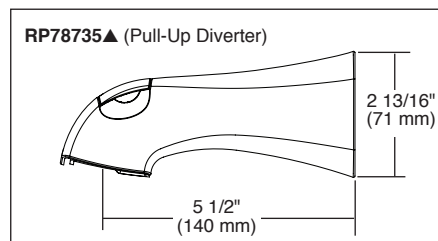

Delta reserves the right (1) to make changes in specifications and materials, and (2) to change or discontinue models, both without notice or obligation. Dimensions are for reference only. See current full-line price book or www.deltafaucet.com for finish options and product availability.