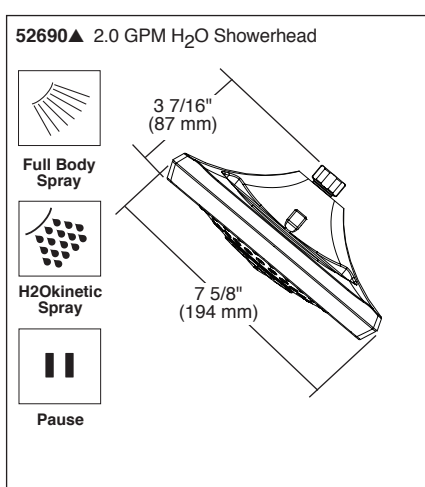

Delta reserves the right (1) to make changes in specifications and materials, and (2) to change or discontinue models, both without notice or obligation. Dimensions are for reference only. See current full-line price book or www.deltafaucet.com for finish options and product availability.