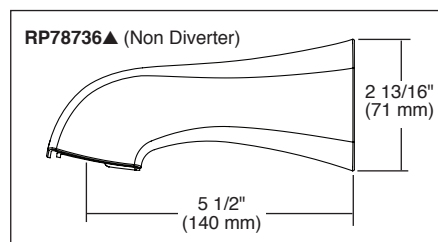

Delta reserves the right (1) to make changes in specifications and materials, and (2) to change or discontinue models, both without notice or obligation. Dimensions are for reference only. See current full-line price book or www.deltafaucet.com for finish options and product availability.