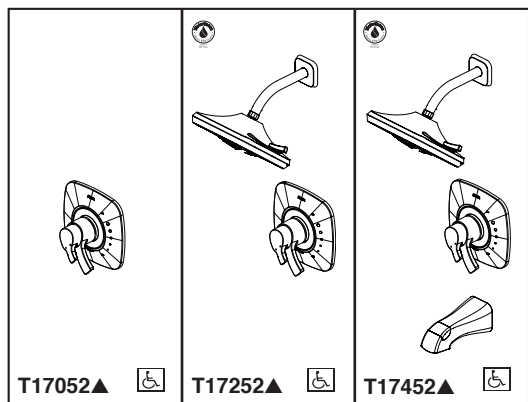

Submitted Model No.: _____

Specific Features: _____