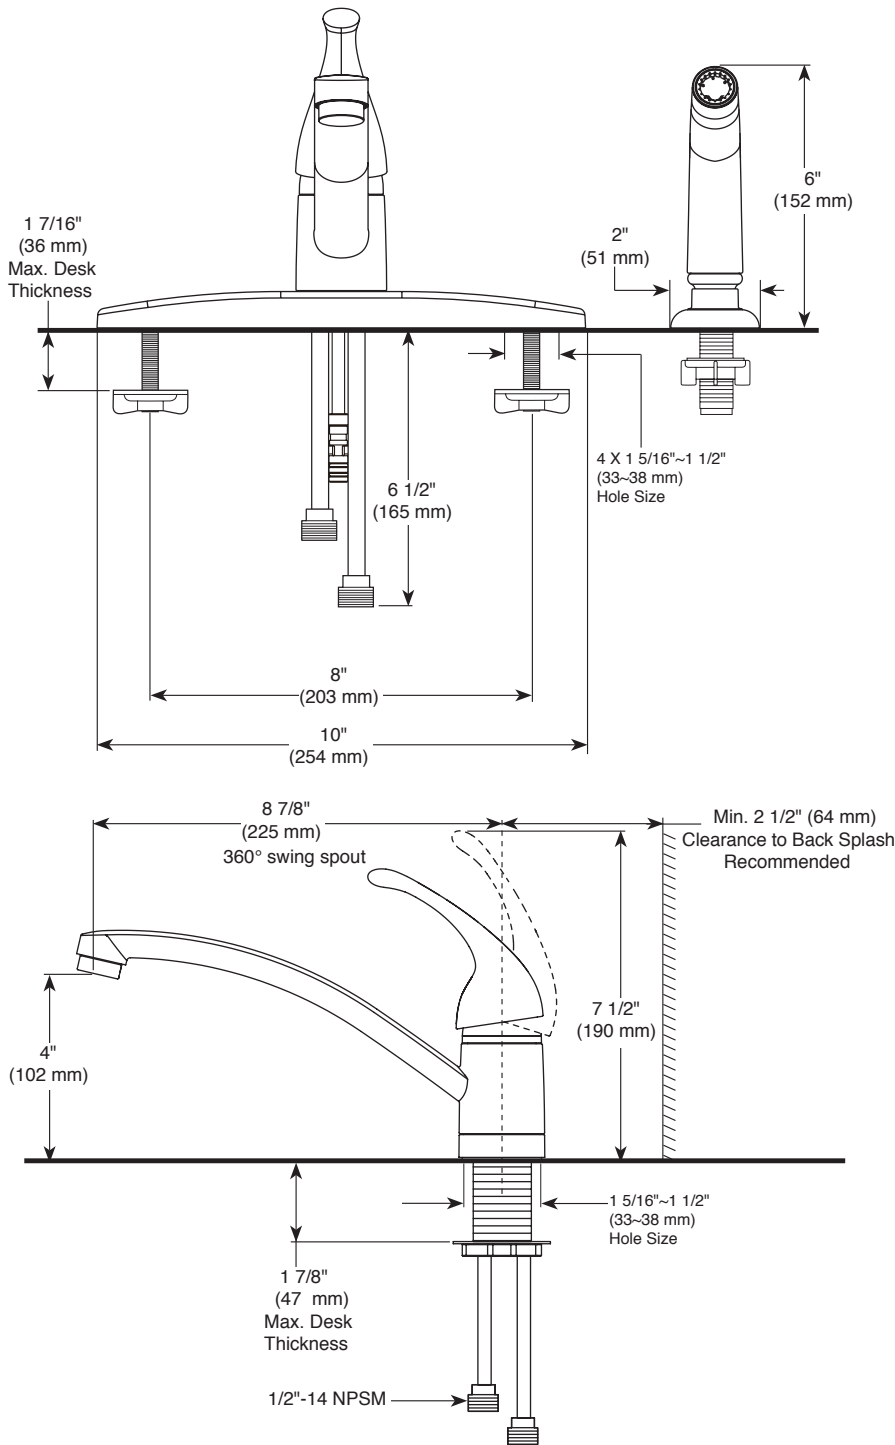

PEERLESS®

P188501LF

KITCHEN FAUCET

■ Single Handle Deck Mount

STANDARD SPECIFICATIONS:

- Max. flow rate 1.8 gpm @ 60 psi, 6.8 L/min @ 414 kPa
- Two or four hole mount
- Spout rotates 360°
- 1/2"-14 NPSM threaded male inlet shanks
- Replaceable rotating ball valve with replaceable non-metallic inlet seats