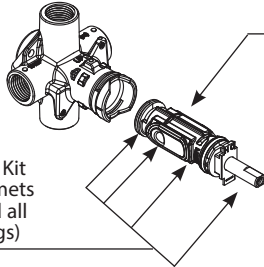

Shower Arm & Flange

- A704** Chrome
- A704CBN** Classic Brushed Nickel
- A704BRB** Mediterranean Bronze
- A704SRN** Spot Resist Brushed Nickel

Retainer Clip

96914

Replacement Cartridge
1222

Cartridge Repair Kit (Contains grommets grease pack, and all necessary O-Rings)