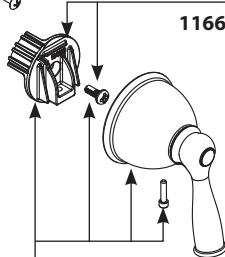

Buy it for looks. Buy it for life.®

Illustrated Parts

■ Order by Part Number

BANBURY® Single-Handle Tub/Shower Valve		
MODEL	TYPE	FINISH
82910	Tub/Shower	Chrome
82910CBN	Tub/Shower	Classic Brushed Nickel
82910BRB	Tub/Shower	Mediterranean Bronze
82910SRN	Tub/Shower	Spot Resist Brushed Nickel
82912CBN	Shower Only	Classic Brushed Nickel
82912SRN	Shower Only	Spot Resist Brushed Nickel
82910EP	Tub/Shower	Eco-Performance Chrome
82910EPSRN	Tub/Shower	Eco-Performance Spot Resist Brushed Nickel
82910EPBRB	Tub/Shower	Eco-Performance Mediterranean Bronze
82912EPSRN	Shower Only	Eco-Performance Spot Resist Brushed Nickel

96988

Stop Tube Kit

- 96987** Chrome and (Used for Classic Brushed Nickel and Spot Resist Brushed Nickel)
- 96987WR** (Used for Mediterranean Bronze)
- 96987BN** (Used for Classic Brushed Nickel and Spot Resist Brushed Nickel) (Obsolete)

Temperature Limit Stop Kit
106479

Escutcheon Screws

- 15528** Chrome
- 163BN** (Use for Classic Brushed Nickel and Spot Resist Brushed Nickel)
- 163WR** (Use for Mediterranean Bronze)

Handle Adapter Kit
116653