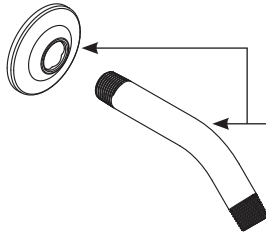

Buy it for looks. Buy it for life.®

Illustrated Parts

■ Order by Part Number

BANBURY® Single-Handle Tub/Shower Valve		
MODEL	TYPE	FINISH
82910	Tub/Shower	Chrome
82910CBN	Tub/Shower	Classic Brushed Nickel
82910BRB	Tub/Shower	Mediterranean Bronze
82910SRN	Tub/Shower	Spot Resist Brushed Nickel
82912CBN	Shower Only	Classic Brushed Nickel
82912SRN	Shower Only	Spot Resist Brushed Nickel
82910EP	Tub/Shower	Eco-Performance Chrome
82910EPSRN	Tub/Shower	Eco-Performance Spot Resist Brushed Nickel
82910EPBRB	Tub/Shower	Eco-Performance Mediterranean Bronze
82912EPSRN	Shower Only	Eco-Performance Spot Resist Brushed Nickel

Showerhead

- 156960** Chrome
- 156960BRB** Mediterranean Bronze
- 156960SRN** Spot Resist Brushed Nickel (Use for Classic Brushed Nickel and Spot Resist Brushed Nickel)
- 156960EP** Eco-Performance Chrome
- 156960EPBRB** Eco-Performance Mediterranean Bronze
- 156960EPSRN** Eco-Performance Spot Resist Brushed Nickel

Shower Arm & Flange

- A704** Chrome
- A704CBN** Classic Brushed Nickel
- A704BRB** Mediterranean Bronze
- A704SRN** Spot Resist Brushed Nickel

Retainer Clip

96914

Replacement Cartridge
1222

Cartridge Repair Kit (Contains grommets grease pack, and all necessary O-Rings)

96988

Stop Tube Kit

- 96987** Chrome and (Used for Classic Brushed Nickel and Spot Resist Brushed Nickel)
- 96987WR** (Used for Mediterranean Bronze)
- 96987BN** (Used for Classic Brushed Nickel and Spot Resist Brushed Nickel) (Obsolete)