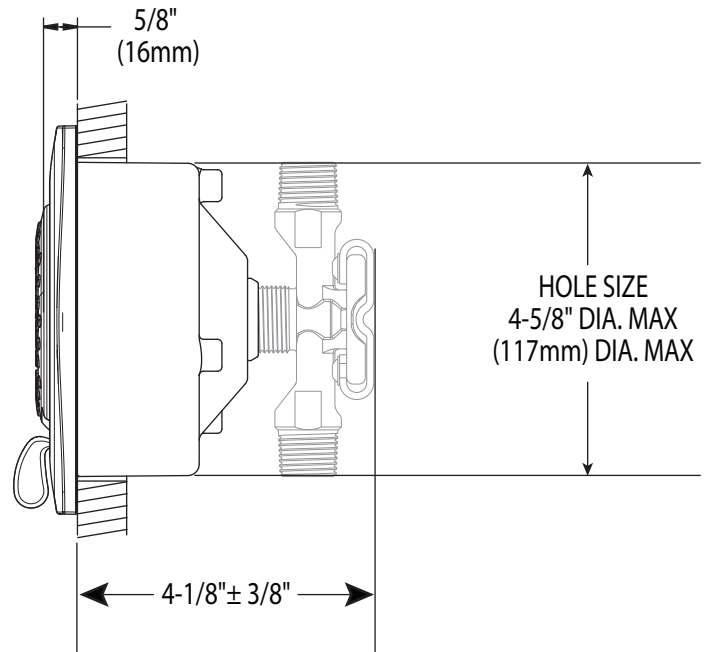

## Two Function Body Spray

**Models:** TS1420 series

**Rough-In:** S1300

**1" Extension Kit:** 155656  
(available separately)

\* Requires 7" center to center for adjacent body spray

## CRITICAL DIMENSIONS

(DO NOT SCALE)