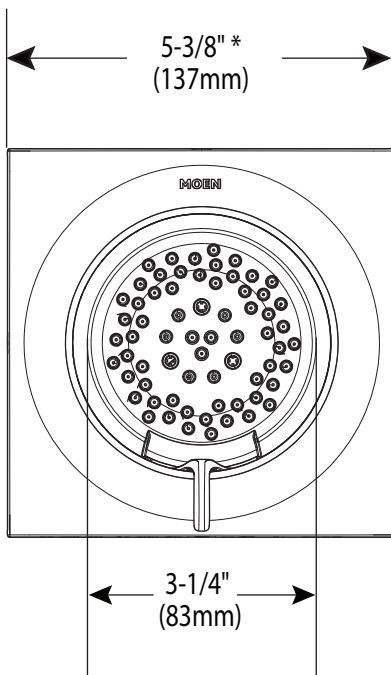

## Two Function Body Spray

**Models:** TS1420 series

**Rough-In:** S1300

**1" Extension Kit:** 155656  
(available separately)

\* Requires 7" center to center for adjacent body spray

## CRITICAL DIMENSIONS

(DO NOT SCALE)