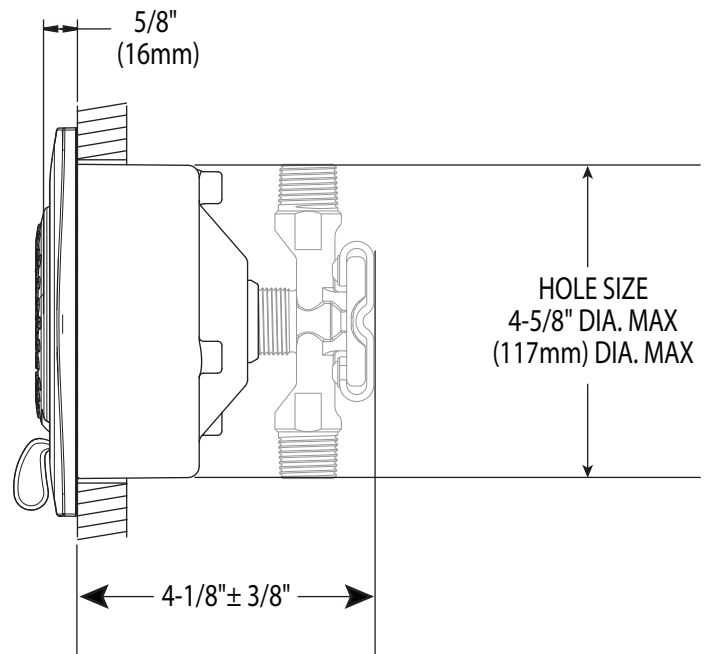

Buy it for looks. Buy it for life.®

Specifications

DESCRIPTION

- Two function spray with various finishes identified by suffix
- Full spray or targeted massage

OPERATION

- Spray face tilts 20 degrees in any direction

FLOW

- Designed to deliver 2.0 gpm max (7.6 L/min) at 80 psi

STANDARDS

- Third party certified to ASME A112.18.1/ CSA B125.1, and all applicable requirements referenced therein

WARRANTY

- Lifetime limited warranty against leaks and finish defects to the original consumer purchaser
- 5 year warranty if used in commercial installations

Two Function Body Spray

Models: TS1420 series

Rough-In: S1300

1" Extension Kit: 155656
(available separately)

* Requires 7" center to center for adjacent body spray

CRITICAL DIMENSIONS

(DO NOT SCALE)