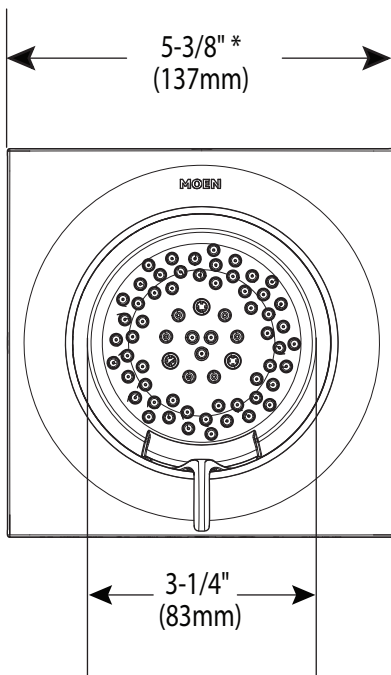

Buy it for looks. Buy it for life.®

Specifications

DESCRIPTION

- Two function spray with various finishes identified by suffix
- Full spray or targeted massage

OPERATION

- Spray face tilts 20 degrees in any direction

Two Function Body Spray

Models: TS1420 series

Rough-In: S1300

1" Extension Kit: 155656
(available separately)

* Requires 7" center to center for adjacent body spray

CRITICAL DIMENSIONS

(DO NOT SCALE)