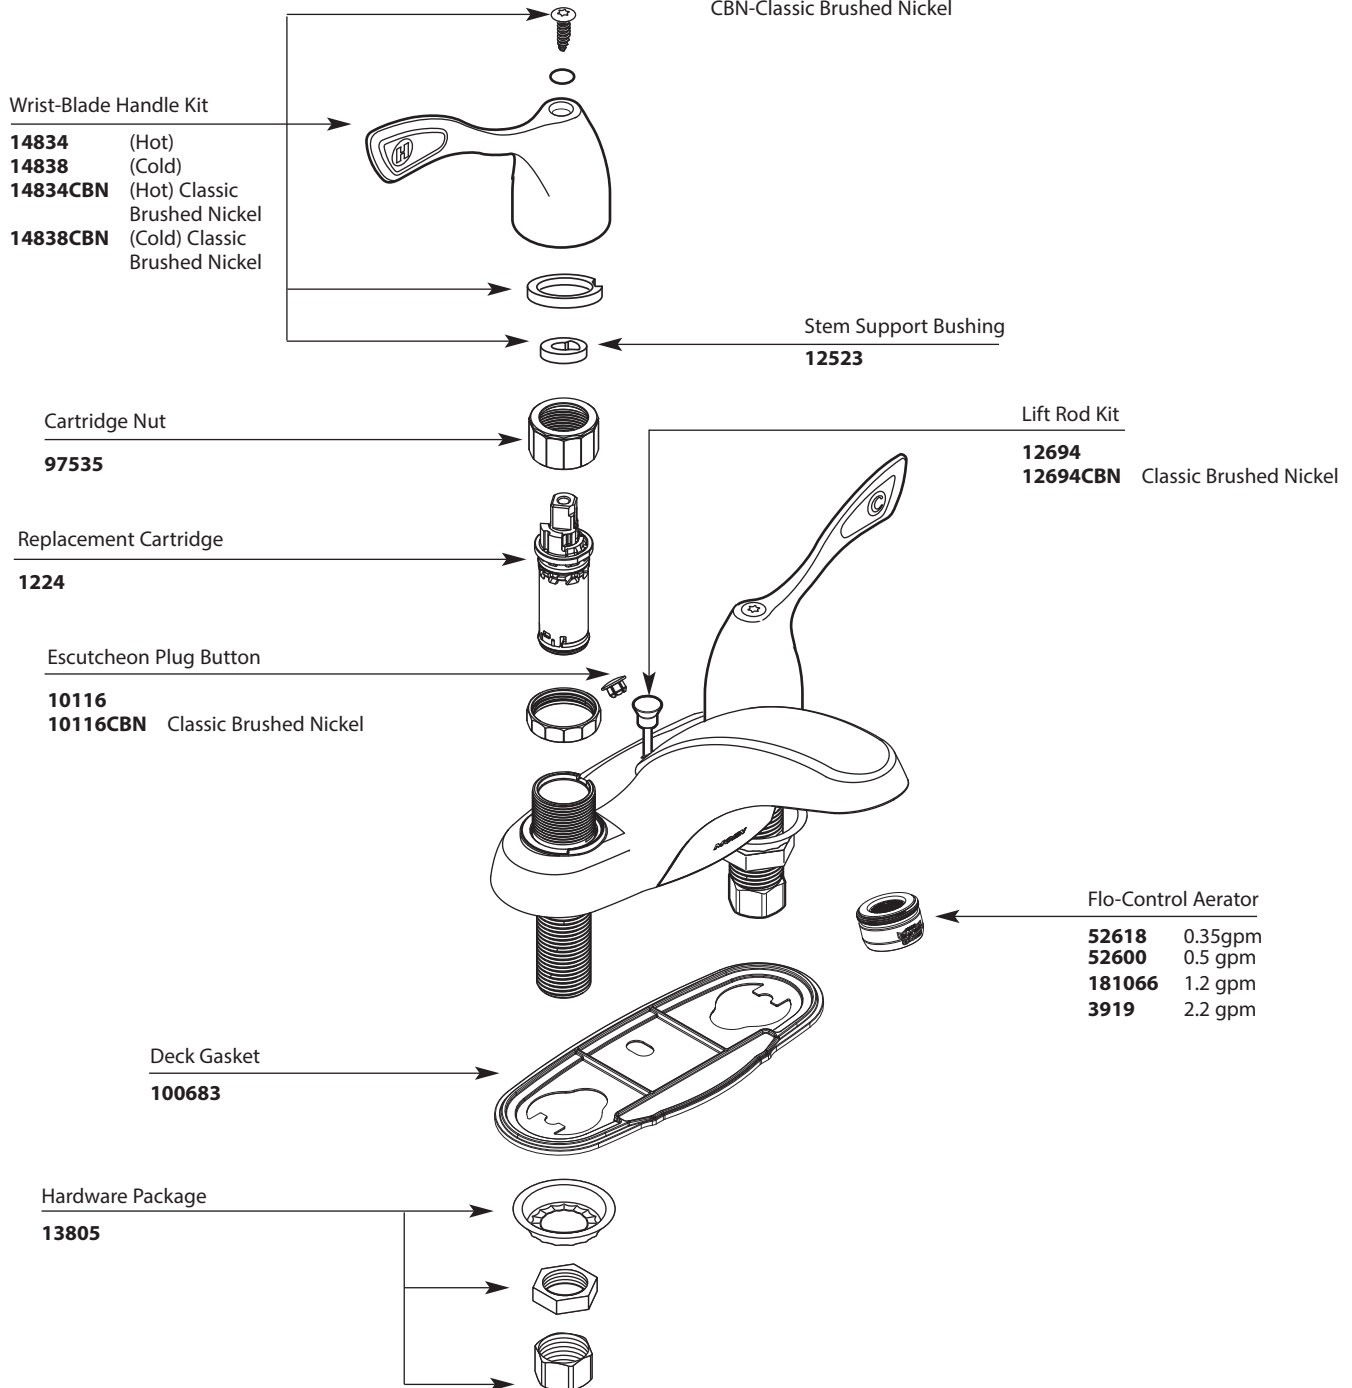

■ Order by Part Number

*There is more than 1 version of this model.
Page down to identify the version you have.*

Two-Handle Lavatory Faucet				
MODEL	FLOW (gpm)	DRAIN	FINISH	WATERSENSE CERTIFIED
8800	1.2	Without	Chrome	x
8800CBN	1.2	Without	CBN	x
8800F05	0.5	Without	Chrome	
8800F03	0.35	Without	Chrome	
8810	1.2	Grid	Chrome	x
8820	1.2	Metal	Chrome	x
8820CBN	1.2	Metal	CBN	x

CBN-Classic Brushed Nickel

■ Order by Part Number

Two-Handle Lavatory Faucet		
<u>MODEL</u>	<u>TYPE</u>	<u>FINISH</u>
8800	Lav w/o waste	Chrome
8810	Lav w/grid waste	Chrome
8820	Lav w/metal waste	Chrome