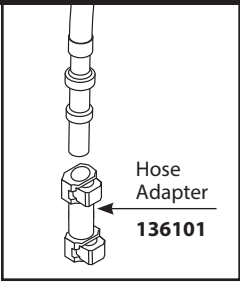

# Illustrated Parts

■ Order by Part Number

**HANDLE PLUG BUTTON  
PRIOR TO 1/2011**

ASCENT™ 90 Single-Handle High Arc Pull Out Kitchen Faucet			
MODEL	TYPE	FINISH	
S71709	Lever	Chrome	
S71709CSL	Lever	Classic Stainless	
S71709BL	Lever	Matte Black	

*For Models Prior to 2/2009  
Ceramic Cartridge Components*

**QUICK CONNECTION  
PRIOR TO 12/2009**

**HOSE ADAPTER CLIP**

<b>1</b> Handle Kit	<b>140250</b> Chrome	<b>140250CSL</b> Classic Stainless
<b>2</b> Dome	<b>141797</b> Chrome	<b>141797CSL</b> Classic Stainless
<b>3</b> Cartridge Nut	<b>140998</b>	
<b>4</b> Cartridge	<b>4000</b>	