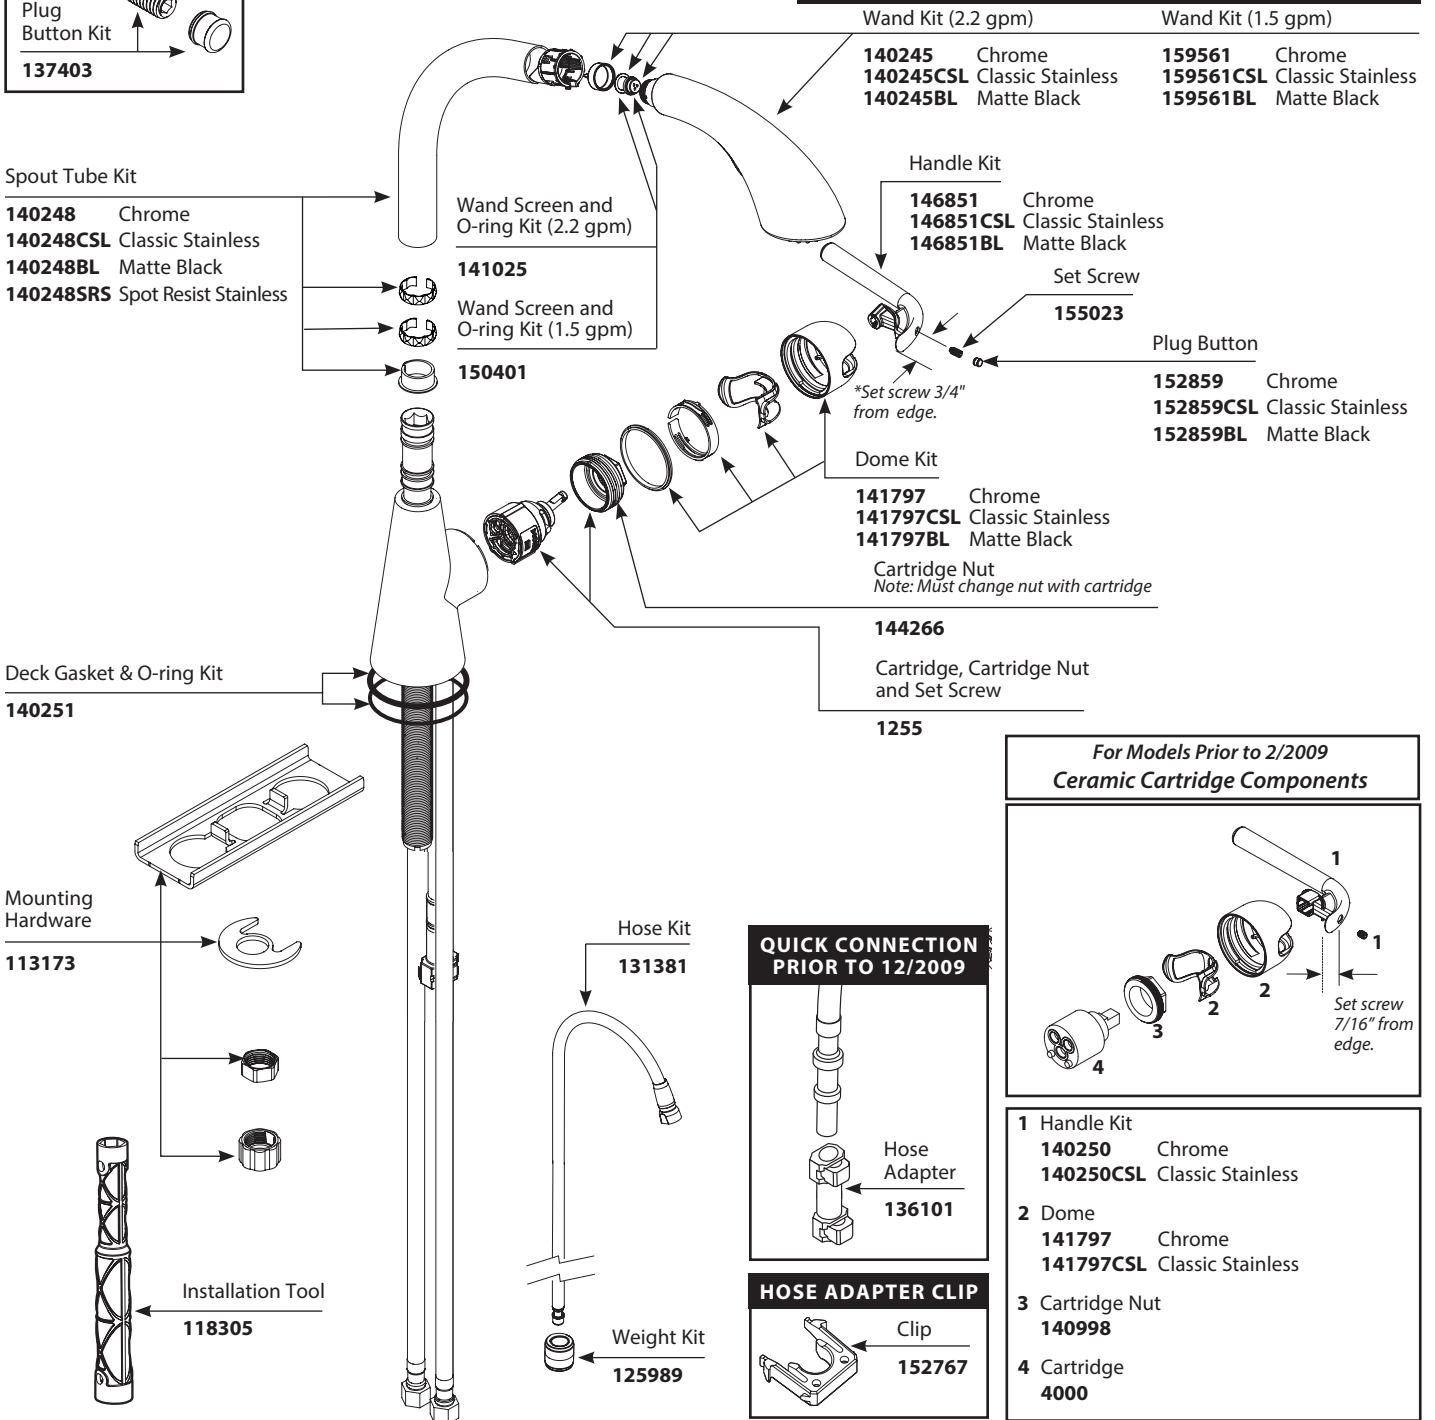

# Illustrated Parts

ASCENT™ 90 Single-Handle High Arc Pull Out Kitchen Faucet		
MODEL	TYPE	FINISH
S71709	Lever	Chrome
S71709CSL	Lever	Classic Stainless
S71709BL	Lever	Matte Black
S71709SRS	Lever	Spot Resist Stainless

# Illustrated Parts

■ Order by Part Number

**HANDLE PLUG BUTTON  
PRIOR TO 1/2011**

ASCENT™ 90 Single-Handle High Arc Pull Out Kitchen Faucet			
MODEL	TYPE	FINISH	
S71709	Lever	Chrome	
S71709CSL	Lever	Classic Stainless	
S71709BL	Lever	Matte Black	

*For Models Prior to 2/2009  
Ceramic Cartridge Components*

**QUICK CONNECTION  
PRIOR TO 12/2009**

**HOSE ADAPTER CLIP**

<b>1</b> Handle Kit	<b>140250</b> Chrome	<b>140250CSL</b> Classic Stainless
<b>2</b> Dome	<b>141797</b> Chrome	<b>141797CSL</b> Classic Stainless
<b>3</b> Cartridge Nut	<b>140998</b>	
<b>4</b> Cartridge	<b>4000</b>	