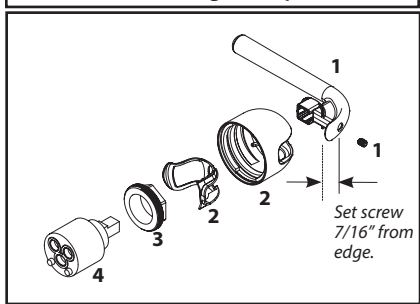

# Illustrated Parts

■ Order by Part Number

**HANDLE PLUG BUTTON  
PRIOR TO 1/2011**

ASCENT™ 90 Single-Handle High Arc Pull Out Kitchen Faucet			
MODEL	TYPE	FINISH	
S71709	Lever	Chrome	
S71709CSL	Lever	Classic Stainless	
S71709BL	Lever	Matte Black	

*For Models Prior to 2/2009  
Ceramic Cartridge Components*

**QUICK CONNECTION  
PRIOR TO 12/2009**

**HOSE ADAPTER CLIP**

<b>1</b> Handle Kit	<b>140250</b> Chrome	<b>140250CSL</b> Classic Stainless
<b>2</b> Dome	<b>141797</b> Chrome	<b>141797CSL</b> Classic Stainless
<b>3</b> Cartridge Nut	<b>140998</b>	
<b>4</b> Cartridge	<b>4000</b>	