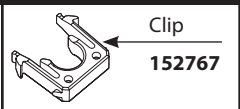

HOSE ADAPTER CLIP

1 Handle Kit	140250 Chrome	140250CSL Classic Stainless
2 Dome	141797 Chrome	141797CSL Classic Stainless
3 Cartridge Nut	140998	
4 Cartridge	4000