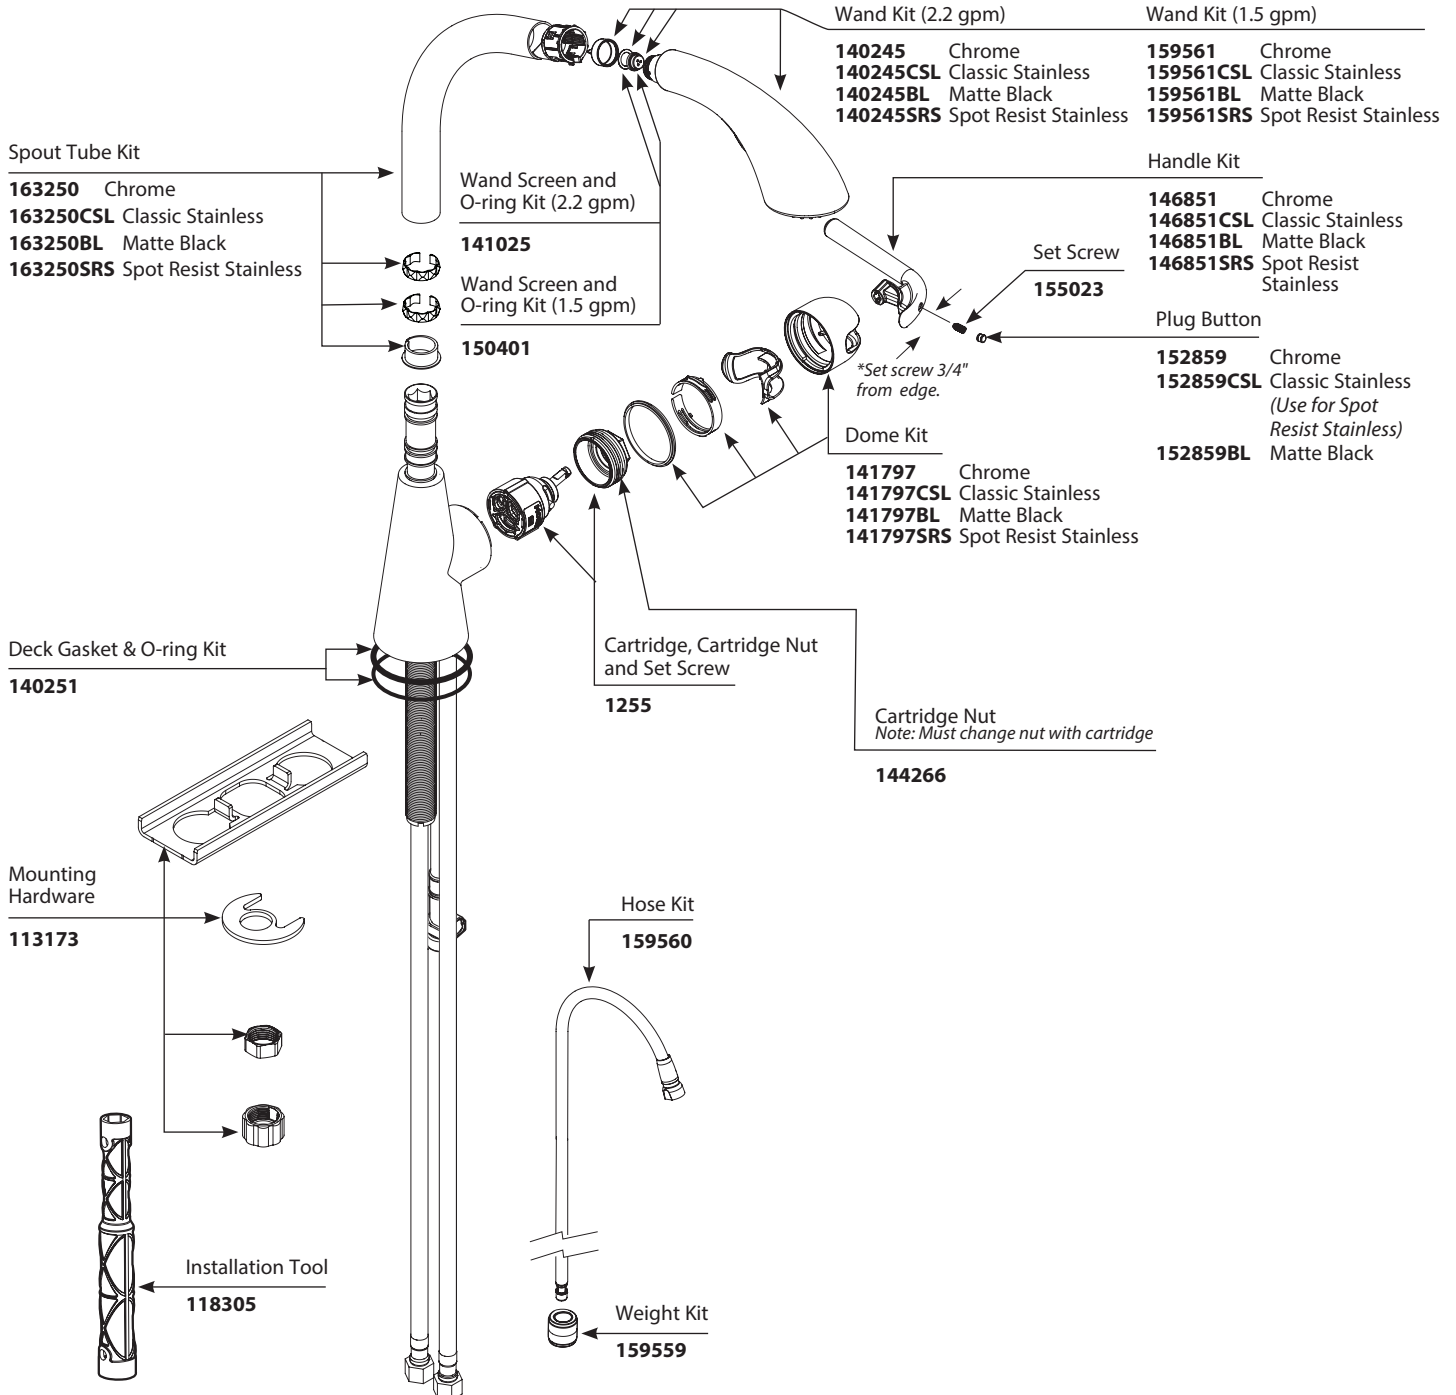

# Illustrated Parts

ASCENT™ 90 Single-Handle High Arc Pull Out Kitchen Faucet		
MODEL	TYPE	FINISH
S71709	Lever	Chrome
S71709CSL	Lever	Classic Stainless
S71709BL	Lever	Matte Black
S71709SRS	Lever	Spot Resist Stainless

# Illustrated Parts

■ Order by Part Number

**HANDLE PLUG BUTTON  
PRIOR TO 1/2011**

ASCENT™ 90 Single-Handle High Arc Pull Out Kitchen Faucet			
MODEL	TYPE	FINISH	
S71709	Lever	Chrome	
S71709CSL	Lever	Classic Stainless	
S71709BL	Lever	Matte Black	

*For Models Prior to 2/2009  
Ceramic Cartridge Components*

**QUICK CONNECTION  
PRIOR TO 12/2009**

**HOSE ADAPTER CLIP**

<b>1</b> Handle Kit	<b>140250</b> Chrome	<b>140250CSL</b> Classic Stainless
<b>2</b> Dome	<b>141797</b> Chrome	<b>141797CSL</b> Classic Stainless
<b>3</b> Cartridge Nut	<b>140998</b>	
<b>4</b> Cartridge	<b>4000</b>	