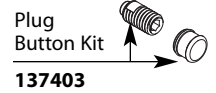

Woodmere™
Single Handle Pullout Kitchen Faucet

Models: CAS7208C   Chrome
          CAS7208CSL   Classic Stainless
          CAS7208ORB   Oil Rubbed Bronze

Order by Part Number

**HANDLE PLUG BUTTON
PRIOR TO 1/2011**