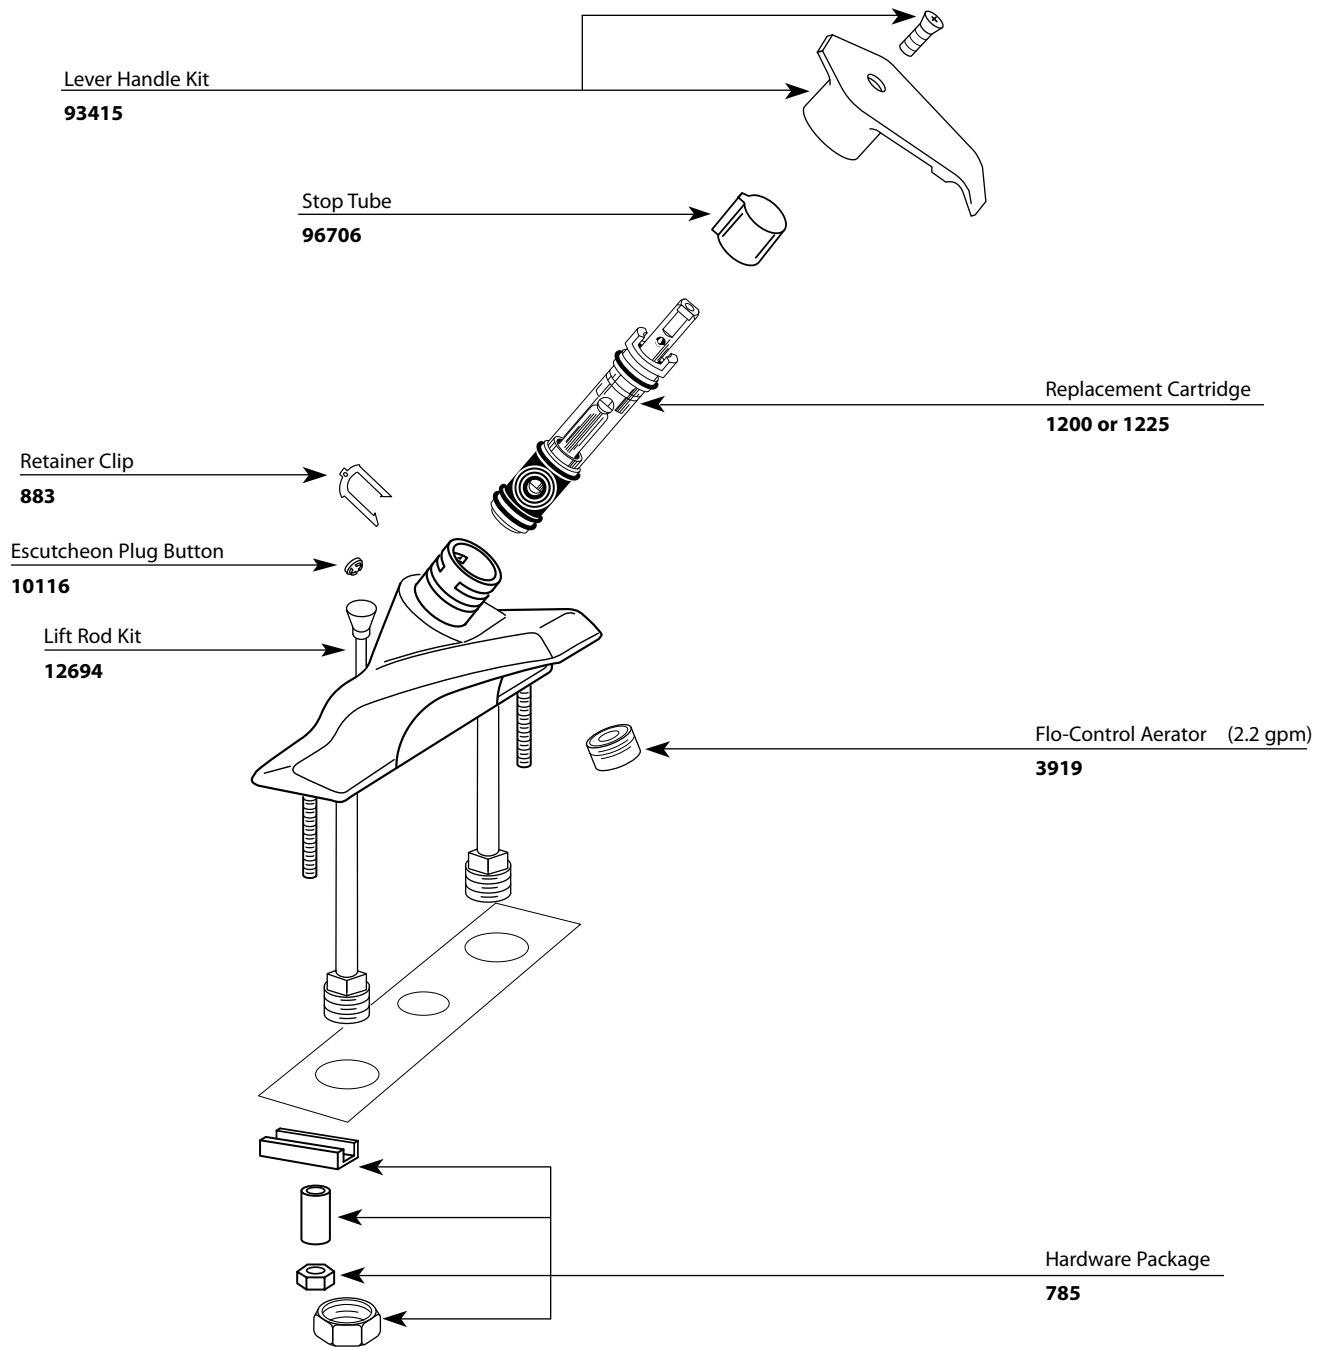

■ Order by Part Number

Single-Handle Lavatory Faucet			
MODEL	HANDLE	WASTE	FINISH
CA8460	Easy Grip Handle 1/2" connections	None	Chrome
CA8465	Easy Grip Handle 1/2" connections		Metallic Chrome

05/14/2011 EXP10777 Released 00