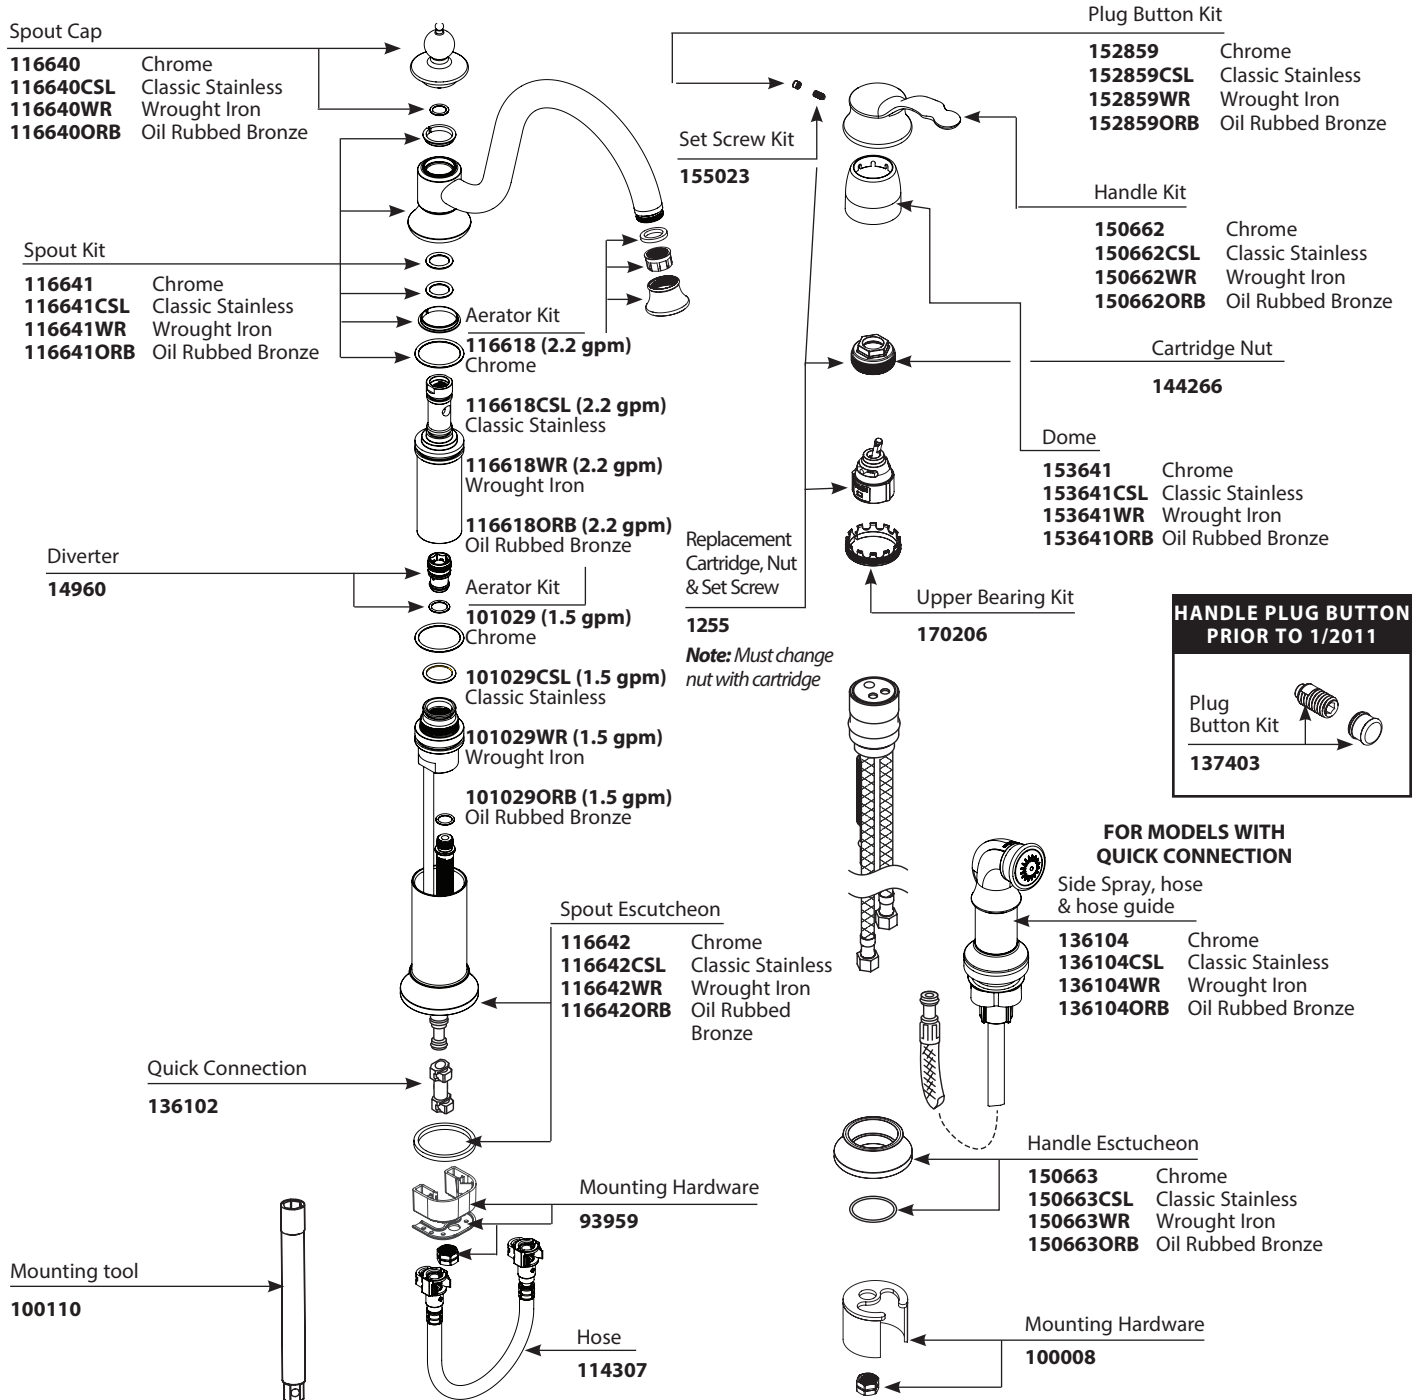

Buy it for looks. Buy it for life.®

■ Order by Part Number

Illustrated Parts

WATERHILL™ One-Handle Kitchen with Side Spray		
MODEL	TYPE	FINISH
S711	Lever	Chrome
S711CSL	Lever	Classic Stainless
S711WR	Lever	Wrought Iron
S711ORB	Lever	Oil Rubbed Bronze

HANDLE PLUG BUTTON PRIOR TO 1/2011

Plug Button Kit
137403