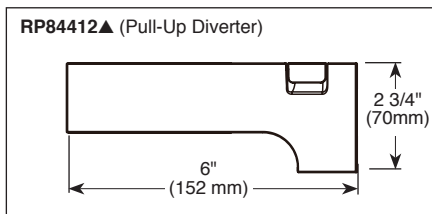

Delta reserves the right (1) to make changes in specifications and materials, and (2) to change or discontinue models, both without notice or obligation. Dimensions are for reference only. See current full-line price book or www.deltafaucet.com for finish options and product availability.

DSP-B-T14074 Rev. A