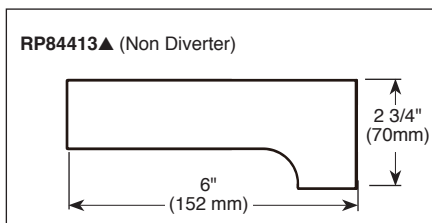

Delta reserves the right (1) to make changes in specifications and materials, and (2) to change or discontinue models, both without notice or obligation. Dimensions are for reference only. See current full-line price book or www.deltafaucet.com for finish options and product availability.

DSP-B-T14074 Rev. A