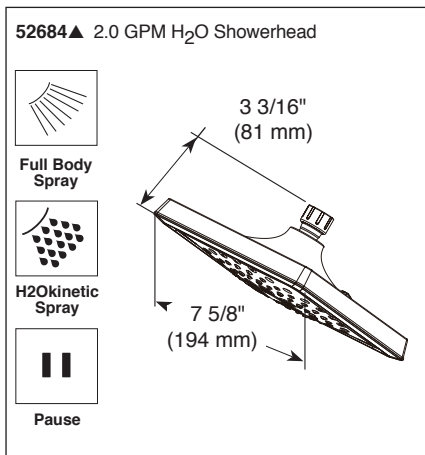

Delta reserves the right (1) to make changes in specifications and materials, and (2) to change or discontinue models, both without notice or obligation. Dimensions are for reference only. See current full-line price book or www.deltafaucet.com for finish options and product availability.

DSP-B-T14074 Rev. A