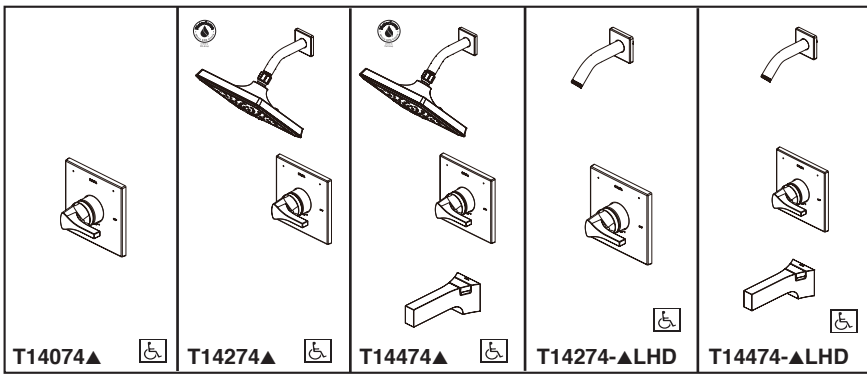

TUB AND SHOWER FAUCET TRIM

- Zura™ Bath Collection
- Valve Only (T14074)
- Shower Only (T14274)
- Tub/Shower (T14474)

FEATURES:

- Monitor® 14 Series pressure balanced bath single handle mixing valve trim
- Three-setting H₂Okinetic® Technology showerhead

STANDARD SPECIFICATIONS:

- Maintains a balanced pressure of hot and cold water even when a valve is turned on or off elsewhere in the system.
- For use with MultiChoice® Universal rough valve body. (R10000 Series)
- Back-to-back installation capability.
- Solid brass forged body.
- Temperature only controlled with handle.
- Field adjustable to limit handle rotation into hot water zone.
- 120° maximum handle rotation.
- All parts replaceable from the front of the valve.
- Max. 2.00 gpm @ 80 psi, 7.60 L/min @ 550 kPa.
- Red/blue pad print temperature indicator on the temperature adjustment dial.
- "-LHD" models indicate less showerhead.
- Stem extension kit RP77991 can be ordered to allow for an additional 1 3/4" wall thickness. RP77991 ships with chrome escutcheon screws. For special finishes also order RP12630 escutcheon screws in desired finish.

COMPLIES WITH:

- ASME A112.18.1 / CSA B125.1
- Indicates compliance to ICC/ANSI A117.1-Valve control only.
- EPA WaterSense®

55 E. 111th Street, Indianapolis, Indiana 46280
 350 South Edgeware Road, St. Thomas, ON N5P 4L1
 © 2016 Masco Corporation of Indiana