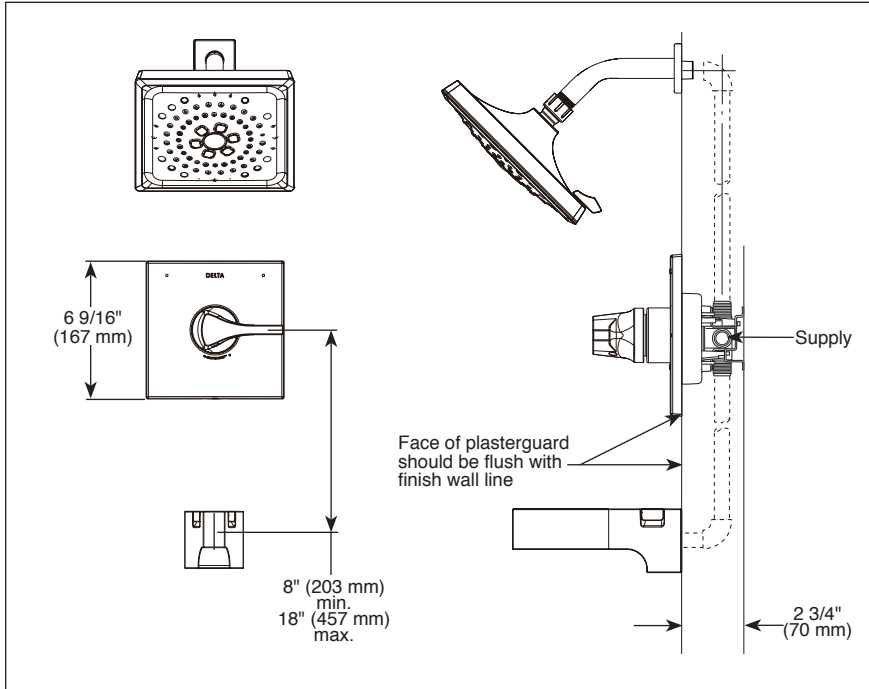

▲ Designate Proper Finish Suffix