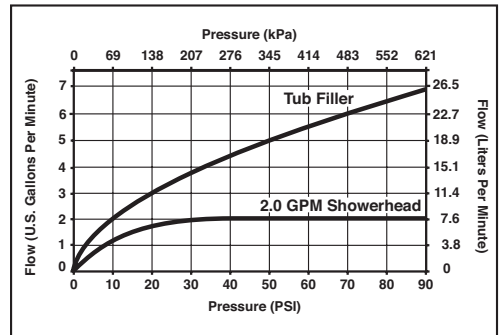

STANDARD SPECIFICATIONS:

- Maintains a balanced pressure of hot and cold water even when a valve is turned on or off elsewhere in the system.
- For use with MultiChoice® Universal rough valve body. (R10000 Series)
- Back-to-back installation capability.
- Solid brass forged body.
- Temperature only controlled with handle.
- Field adjustable to limit handle rotation into hot water zone.
- 120° maximum handle rotation.
- All parts replaceable from the front of the valve.
- Max. 2.00 gpm @ 80 psi, 7.60 L/min @ 550 kPa.
- Red/blue pad print temperature indicator on the temperature adjustment dial.
- "-LHD" models indicate less showerhead.
- Stem extension kit RP77991 can be ordered to allow for an additional 1 3/4" wall thickness. RP77991 ships with chrome escutcheon screws. For special finishes also order RP12630 escutcheon screws in desired finish.

WARRANTY

1. Lifetime limited warranty on parts (other than electronic parts and batteries) and finishes: or, for commercial users, for 5 years from date of purchase.
   - 5 year limited warranty on electronic parts (other than batteries); or, for commercial users, for 1 year from the date of purchase.
2. No warranty is provided on batteries.

COMPLIES WITH:

- ASME A112.18.1 / CSA B125.1
- Indicates compliance to ICC/ANSI A117.1-Valve control only.
- EPA WaterSense®

55 E. 111th Street, Indianapolis, Indiana 46280
350 South Edgeware Road, St. Thomas, ON N5P 4L1
© 2016 Masco Corporation of Indiana