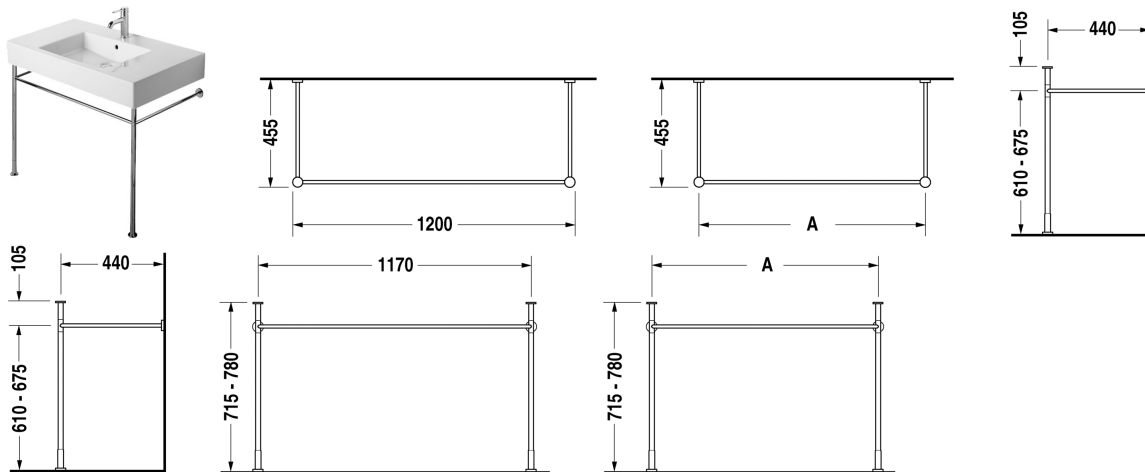

Vero Metal console # 0030731000

Metal console	Dimension	Weight	Order number
height adjustable +2", for furniture washbasin # 032912			
<b>Colors</b>			
10 Chrome			
<b>Variant</b>			
		7.5 lb	0030731000
<b>Suitable products</b>			
Furniture washbasin with tap platform, wall-mounted, hardware included, cUPC listed, 49 1/4" x 19 1/4" Inch	49 1/4" x 19 1/4" Inch		032912

All drawings contain the necessary measurements which are subject to standard tolerances. They are stated in inch & mm and are non-binding. Exact measurements, in particular for customized installation scenarios, can only be taken from the finished ceramic piece.