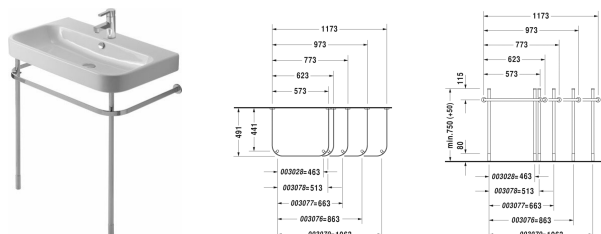

Happy D.2 Metal console # 0030761000

Metal console	Dimension	Weight	Order number
height adjustable +50 mm, chrome, for washbasin # 231810			
Colors			
10 Chrome			
Variant			
		3.600 kilogram	0030761000
Suitable products			
Washbasin, furniture washbasin with overflow, with tap platform, overflow clip chrome included, underneath glazed, 1000 x 505 mm	1000 x 505 mm		231810

All drawings contain the necessary measurements which are subject to standard tolerances. They are stated in mm and are non-binding. Exact measurements, in particular for customised installation scenarios, can only be taken from the finished ceramic piece.