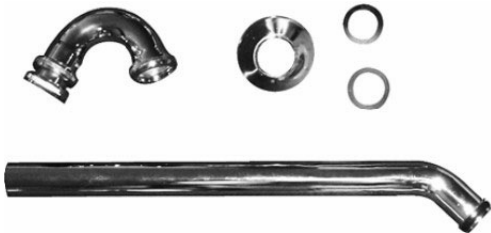

Accessories Siphon for bidet # 005027

|< 1 1/4" mm >|

Siphon for bidet	Dimension	Weight	Order number
with extended outlet pipe			
Colors			
Variant			

All drawings contain the necessary measurements which are subject to standard tolerances. They are stated in mm and are non-binding. Exact measurements, in particular for customised installation scenarios, can only be taken from the finished ceramic piece.