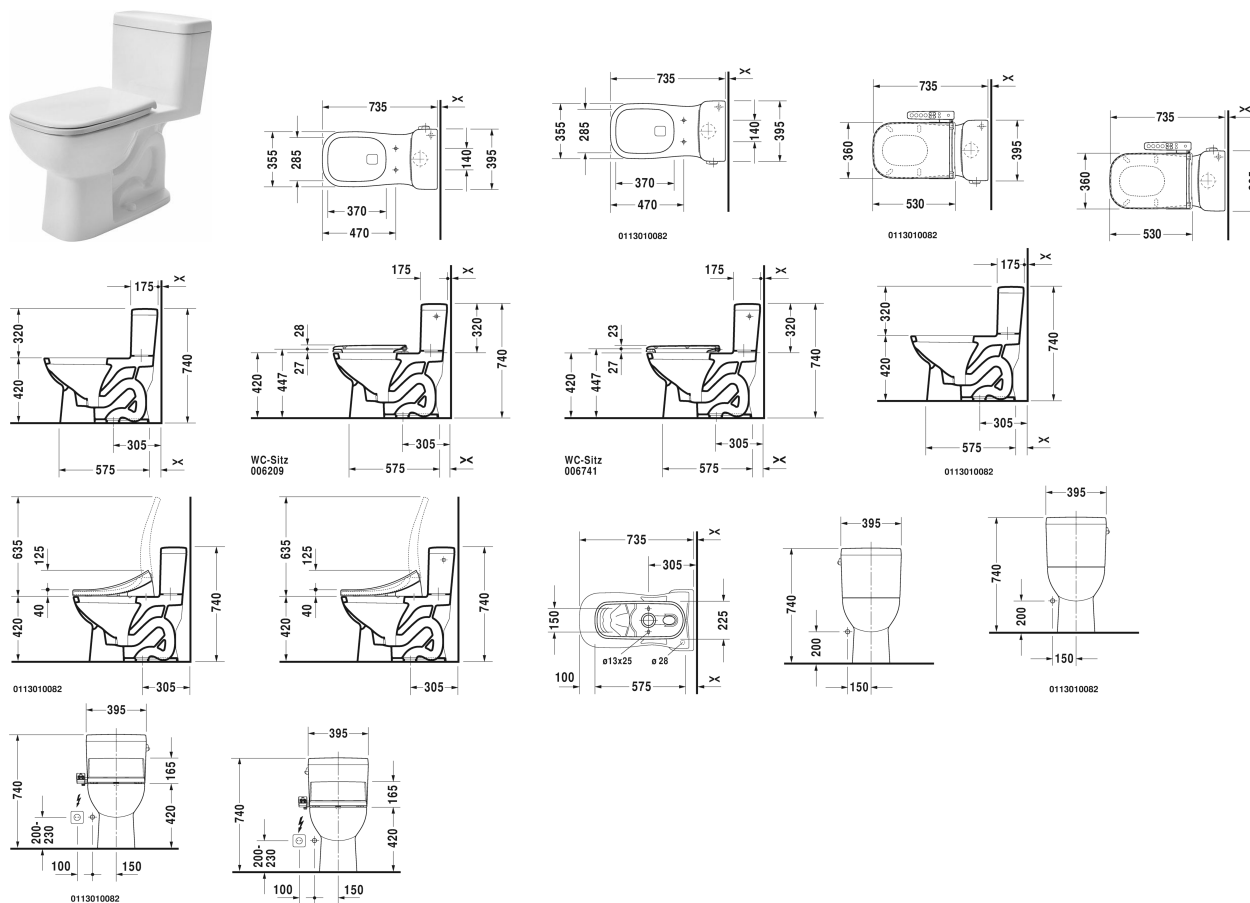

## D-Code One-piece toilet # 011301..01

| < 395 mm > |

One-piece toilet	Dimension	Weight	Order number
US-version, elongated with syphonic jet action, 305 mm/12" rough-in, vertical outlet, 1,28 gpf (4,8 pf)			
<b>Colors</b>			
00 White Alpin 20 HygieneGlaze (an antibacterial ceramic glaze that provides almost indefinite effectiveness)			
<b>Variant</b>			
• with Single Flush mechanism with side lever left	395 x 735 mm	39.500 kilogram	011301..01
<b>Accessory</b>			
Mounting set for One-piece and Two-piece toilets, 1/2", ASIA-version		0.480 kilogram	001418
Mounting set for One-piece and Two-piece toilets, Outflow 3/8" - external thread, Wall Connection 1/2" - internal thread, 1/2", US-version		0.480 kilogram	001431

**D-Code One-piece toilet # 011301..01**

|< 395 mm >|

<b>Suitable products</b>	
Toilet seat and cover elongated, hinges stainless steel, without soft closure,	006741
Toilet seat and cover elongated, hinges stainless steel, removable, with soft closure,	006209

*All drawings contain the necessary measurements which are subject to standard tolerances. They are stated in mm and are non-binding. Exact measurements, in particular for customised installation scenarios, can only be taken from the finished ceramic piece.*