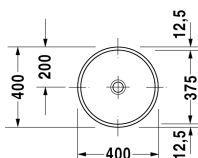

Vanity basin # 0319370000

| < Ø 375 mm > |

Vanity basin	Dimension	Weight	Order number
undercounter basin, without overflow, without tap platform, underneath glazed, fixings for installation in wooden consoles included, Ø 375 mm			
Colors			
00 White Alpin			
Variant			
☒	Ø 375 mm	5.500 kg	0319370000
Infobox			
Measurements of undercounter models represent interior measurements			
Sanitary ceramics with the special WonderGliss surface finish will remain clean and attractive-looking for a long time to come. When ordering WonderGliss please add a "1" as eleventh digit to the model number.			
Accessory			
Fixing for stone countertops, (with the exception of # 046651)		0.200 kg	005028
Continuous flow waste for washbasins without overflow	75 mm	0.400 kg	005038

All drawings contain the necessary measurements which are subject to standard tolerances. Exact measurements, in particular for customised installation scenarios, can only be taken from the finished ceramic piece.