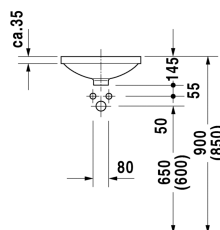

Vanity basin # 0319370000

| < Ø 375 mm > |

Vanity basin	Dimension	Weight	Order number
undercounter basin, without overflow, without tap platform, underneath glazed, fixings for installation in wooden consoles included, Ø 375 mm			
Colors			
00 White Alpin			
Variant			
☒	Ø 375 mm	5.500 kg	0319370000
Infobox			
Measurements of undercounter models represent interior measurements			
Sanitary ceramics with the special WonderGliss surface finish will remain clean and attractive-looking for a long time to come. When ordering WonderGliss please add a "1" as eleventh digit to the model number.			
Accessory			
Fixing for stone countertops, (with the exception of # 046651)		0.200 kg	005028
Continuous flow waste for washbasins without overflow	75 mm	0.400 kg	005038

All drawings contain the necessary measurements which are subject to standard tolerances. Exact measurements, in particular for customised installation scenarios, can only be taken from the finished ceramic piece.