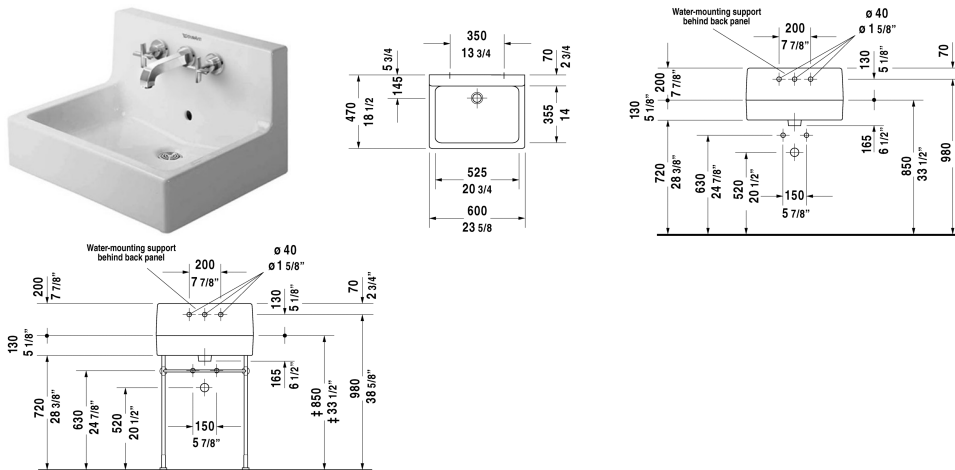

Vero Washbasin # 0453600000

< 23 5/8" Inch >

Washbasin	Dimension	Weight	Order number
with overflow, with back panel, wall-mounted, for wall tap, hardware included, cUPC listed, 23 5/8" Inch			
Colors			
00 White			
Variant			
● ● ●	23 5/8" x 18 1/2" Inch	46.1 lb	0453600000
Infobox			
Duravit recommends the following faucets for #045360: Hansgrohe Axor Montreaux #16532XXX, Dornbracht Tara #36707882, 36707892, 36712882 and 36712892			
Sanitary ceramics with the special WonderGliss surface finish will remain clean and attractive-looking for a long time to come. When ordering WonderGliss please add a "1" as eleventh digit to the model number.			
Hardware hooks for # 084229, 045360, 079444, 075244		0.6 lb	005000
Design Siphon		3.3 lb	005036
Pop-up basin waste with horizontal lever**	2" Inch	1.1 lb	005031
Suitable products			
Metal console height adjustable +2", for washbasin # 045360, 045460, 235060,			003063

Vero Washbasin # 0453600000

|< 23 5/8" Inch >|

Vanity unit wall-mounted 4 drawers, 1 countertop with one cut-out or two cut-outs, drawer beneath basin including cut-out for siphon and siphon cover, for 1 or 2 above-counter basins, 55 1/8" x 21 5/8" Inch	55 1/8" x 21 5/8" Inch	KT6657 B/L/R
Vanity unit wall-mounted 1 pull-out compartment, compartment consists of glass dividers and 2 boxes (small/large), for Vero # 045360, # 045460 (not ground), 21 5/8" x 17 1/2" Inch	21 5/8" x 17 1/2" Inch	XL6044
Vanity unit wall-mounted 2 drawers, upper drawer including cut-out for siphon and siphon cover, for Vero # 045360, # 045460 (not ground), 21 5/8" x 17 1/2" Inch	21 5/8" x 17 1/2" Inch	XL6344

All drawings contain the necessary measurements which are subject to standard tolerances. They are stated in inch & mm and are non-binding. Exact measurements, in particular for customized installation scenarios, can only be taken from the finished ceramic piece.