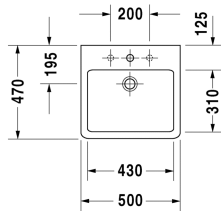

Vero Washbasin, furniture washbasin # 045450..00 /
045450..30 / 045450..41 / 045450..44 / 045450..60 /
045450..70

| < 500 mm > |

9553 Fogo

6043 X-Large

Washbasin, furniture washbasin	Dimension	Weight	Order number
with tap platform, underneath glazed, 500 mm			
Colors			
00 White Alpin 08 Black			
Variant			
● with overflow	500 x 470 mm	15.200 kilogram	045450..00
●●● with overflow	500 x 470 mm	15.200 kilogram	045450..30
● without overflow	500 x 470 mm	15.200 kilogram	045450..41
●●● without overflow	500 x 470 mm	15.200 kilogram	045450..44
☒ with overflow	500 x 470 mm	15.200 kilogram	045450..60
☒ without overflow	500 x 470 mm	15.200 kilogram	045450..70
Sanitary ceramics with the special WonderGliss surface finish will remain clean and attractive-looking for a long time to come. When ordering WonderGliss please add a "1" as eleventh digit to the model number.			
Accessory for ceramics			
Slotted waste for washbasins without overflow	75 mm	0.400 kilogram	005038
Push-open waste for washbasins with overflow		0.400 kilogram	005052
Accessory			
Towel rail square tube 14 mm, chrome, for washbasin # 045450, 235050	449 mm	0.500 kilogram	003029
Design Siphon		1.500 kilogram	005036