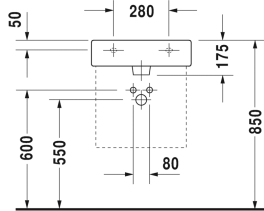

Vero Washbasin, furniture washbasin # 045450..00 /
045450..30 / 045450..41 / 045450..44 / 045450..60 /
045450..70

| < 500 mm > |

9553 Fogo

6043 X-Large

Washbasin, furniture washbasin	Dimension	Weight	Order number
with tap platform, underneath glazed, 500 mm			
Colors			
00 White Alpin 08 Black			
Variant			
● with overflow	500 x 470 mm	15.200 kilogram	045450..00
●●● with overflow	500 x 470 mm	15.200 kilogram	045450..30
● without overflow	500 x 470 mm	15.200 kilogram	045450..41
●●● without overflow	500 x 470 mm	15.200 kilogram	045450..44
☒ with overflow	500 x 470 mm	15.200 kilogram	045450..60
☒ without overflow	500 x 470 mm	15.200 kilogram	045450..70
Sanitary ceramics with the special WonderGliss surface finish will remain clean and attractive-looking for a long time to come. When ordering WonderGliss please add a "1" as eleventh digit to the model number.			
Accessory for ceramics			
Slotted waste for washbasins without overflow	75 mm	0.400 kilogram	005038
Push-open waste for washbasins with overflow		0.400 kilogram	005052
Accessory			
Towel rail square tube 14 mm, chrome, for washbasin # 045450, 235050	449 mm	0.500 kilogram	003029
Design Siphon		1.500 kilogram	005036

All drawings contain the necessary measurements which are subject to standard tolerances. They are stated in mm and are non-binding. Exact measurements, in particular for customised installation scenarios, can only be taken from the finished ceramic piece.