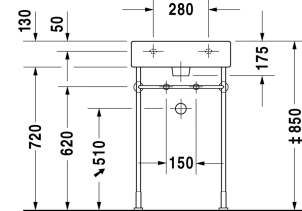

Vero Washbasin, furniture washbasin # 045450..00 /
045450..30 / 045450..41 / 045450..44 / 045450..60 /
045450..70

| < 500 mm > |

9553 Fogo

6043 X-Large

Washbasin, furniture washbasin	Dimension	Weight	Order number
with tap platform, underneath glazed, 500 mm			
Colors			
00 White Alpin 08 Black			
Variant			
● with overflow	500 x 470 mm	15.200 kilogram	045450..00
●●● with overflow	500 x 470 mm	15.200 kilogram	045450..30
● without overflow	500 x 470 mm	15.200 kilogram	045450..41
●●● without overflow	500 x 470 mm	15.200 kilogram	045450..44
☒ with overflow	500 x 470 mm	15.200 kilogram	045450..60
☒ without overflow	500 x 470 mm	15.200 kilogram	045450..70
Sanitary ceramics with the special WonderGliss surface finish will remain clean and attractive-looking for a long time to come. When ordering WonderGliss please add a "1" as eleventh digit to the model number.			
Accessory for ceramics			
Slotted waste for washbasins without overflow	75 mm	0.400 kilogram	005038
Push-open waste for washbasins with overflow		0.400 kilogram	005052
Accessory			
Towel rail square tube 14 mm, chrome, for washbasin # 045450, 235050	449 mm	0.500 kilogram	003029
Design Siphon		1.500 kilogram	005036