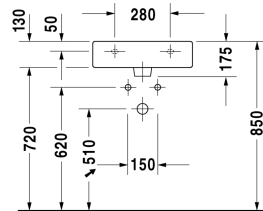

Vero Washbasin, furniture washbasin # 045450..00 /
045450..30 / 045450..41 / 045450..44 / 045450..60 /
045450..70

| < 500 mm > |

9553 Fogo

6043 X-Large

Washbasin, furniture washbasin	Dimension	Weight	Order number
with tap platform, underneath glazed, 500 mm			
Colors			
00 White Alpin 08 Black			
Variant			
● with overflow	500 x 470 mm	15.200 kilogram	045450..00
●●● with overflow	500 x 470 mm	15.200 kilogram	045450..30
● without overflow	500 x 470 mm	15.200 kilogram	045450..41
●●● without overflow	500 x 470 mm	15.200 kilogram	045450..44
☒ with overflow	500 x 470 mm	15.200 kilogram	045450..60
☒ without overflow	500 x 470 mm	15.200 kilogram	045450..70
Sanitary ceramics with the special WonderGliss surface finish will remain clean and attractive-looking for a long time to come. When ordering WonderGliss please add a "1" as eleventh digit to the model number.			
Accessory for ceramics			
Slotted waste for washbasins without overflow	75 mm	0.400 kilogram	005038
Push-open waste for washbasins with overflow		0.400 kilogram	005052
Accessory			
Towel rail square tube 14 mm, chrome, for washbasin # 045450, 235050	449 mm	0.500 kilogram	003029
Design Siphon		1.500 kilogram	005036

All drawings contain the necessary measurements which are subject to standard tolerances. They are stated in mm and are non-binding. Exact measurements, in particular for customised installation scenarios, can only be taken from the finished ceramic piece.