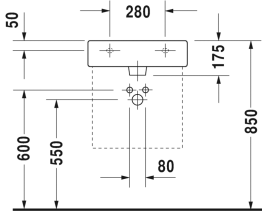

Vero Washbasin, furniture washbasin # 045450..00 /
045450..30 / 045450..41 / 045450..44 / 045450..60 /
045450..70

| < 500 mm > |

9553 Fogo

6043 X-Large

Washbasin, furniture washbasin	Dimension	Weight	Order number
with tap platform, underneath glazed, 500 mm			
Colors			
00 White Alpin 08 Black			
Variant			
● with overflow	500 x 470 mm	15.200 kilogram	045450..00
●●● with overflow	500 x 470 mm	15.200 kilogram	045450..30
● without overflow	500 x 470 mm	15.200 kilogram	045450..41
●●● without overflow	500 x 470 mm	15.200 kilogram	045450..44
☒ with overflow	500 x 470 mm	15.200 kilogram	045450..60
☒ without overflow	500 x 470 mm	15.200 kilogram	045450..70
Sanitary ceramics with the special WonderGliss surface finish will remain clean and attractive-looking for a long time to come. When ordering WonderGliss please add a "1" as eleventh digit to the model number.			
Accessory for ceramics			
Slotted waste for washbasins without overflow	75 mm	0.400 kilogram	005038
Push-open waste for washbasins with overflow		0.400 kilogram	005052
Accessory			
Towel rail square tube 14 mm, chrome, for washbasin # 045450, 235050	449 mm	0.500 kilogram	003029
Design Siphon		1.500 kilogram	005036

All drawings contain the necessary measurements which are subject to standard tolerances. They are stated in mm and are non-binding. Exact measurements, in particular for customised installation scenarios, can only be taken from the finished ceramic piece.