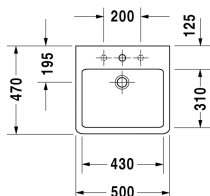

**Vero Washbasin ground # 045450..25 / 045450..27 / 045450..28 / 045450..71 / 045450..73 / 045450..79**

| < 500 mm > |

Washbasin ground	Dimension	Weight	Order number
with tap platform, fixings included, 500 mm			
<b>Colors</b>			
00 White Alpin 08 Black			
<b>Variant</b>			
●●● with overflow	500 x 470 mm	15.200 kilogram	045450..25
● with overflow	500 x 470 mm	15.200 kilogram	045450..27
☒ with overflow	500 x 470 mm	15.200 kilogram	045450..28
● without overflow	500 x 470 mm	15.200 kilogram	045450..71
●●● without overflow	500 x 470 mm	15.200 kilogram	045450..73
☒ without overflow	500 x 470 mm	15.200 kilogram	045450..79
Sanitary ceramics with the special WonderGliss surface finish will remain clean and attractive-looking for a long time to come. When ordering WonderGliss please add a "1" as eleventh digit to the model number.			
<b>Accessory for ceramics</b>			
Push-open waste for washbasins with overflow		0.400 kilogram	005052
Slotted waste for washbasins without overflow	75 mm	0.400 kilogram	005038
<b>Accessory</b>			
Design Siphon		1.500 kilogram	005036
<b>Suitable products</b>			
Console including drawers 2 drawers beneath console, 2 console supports, 1 cut-out central, 800 x 550 mm	800 x 550 mm		F08521
Console including drawers 1 drawer beneath console, 2 console supports, 1 cut-out central, 1 siphon cover, 600 x 550 mm	600 x 550 mm		F08520
Console including drawers 3 drawers beneath consoles, 3 console supports, 1 cut-out left side, 1500 x 550 mm	1500 x 550 mm		F08528
Console including drawers 3 drawers beneath consoles, 3 console supports, 1 cut-out right side, 1500 x 550 mm	1500 x 550 mm		F08529