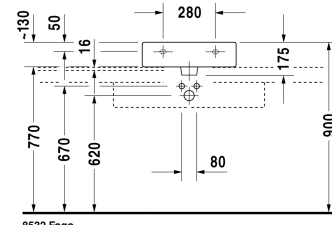

**Vero Washbasin ground # 045450..25 / 045450..27 / 045450..28 / 045450..71 / 045450..73 / 045450..79**

| < 500 mm > |

Washbasin ground	Dimension	Weight	Order number
with tap platform, fixings included, 500 mm			
<b>Colors</b>			
00 White Alpin 08 Black			
<b>Variant</b>			
●●● with overflow	500 x 470 mm	15.200 kilogram	045450..25
● with overflow	500 x 470 mm	15.200 kilogram	045450..27
☒ with overflow	500 x 470 mm	15.200 kilogram	045450..28
● without overflow	500 x 470 mm	15.200 kilogram	045450..71
●●● without overflow	500 x 470 mm	15.200 kilogram	045450..73
☒ without overflow	500 x 470 mm	15.200 kilogram	045450..79
Sanitary ceramics with the special WonderGliss surface finish will remain clean and attractive-looking for a long time to come. When ordering WonderGliss please add a "1" as eleventh digit to the model number.			
<b>Accessory for ceramics</b>			
Push-open waste for washbasins with overflow		0.400 kilogram	005052
Slotted waste for washbasins without overflow	75 mm	0.400 kilogram	005038
<b>Accessory</b>			
Design Siphon		1.500 kilogram	005036
<b>Suitable products</b>			
Console including drawers 2 drawers beneath console, 2 console supports, 1 cut-out central, 800 x 550 mm	800 x 550 mm		F08521
Console including drawers 1 drawer beneath console, 2 console supports, 1 cut-out central, 1 siphon cover, 600 x 550 mm	600 x 550 mm		F08520
Console including drawers 3 drawers beneath consoles, 3 console supports, 1 cut-out left side, 1500 x 550 mm	1500 x 550 mm		F08528
Console including drawers 3 drawers beneath consoles, 3 console supports, 1 cut-out right side, 1500 x 550 mm	1500 x 550 mm		F08529

*All drawings contain the necessary measurements which are subject to standard tolerances. They are stated in mm and are non-binding. Exact measurements, in particular for customised installation scenarios, can only be taken from the finished ceramic piece.*