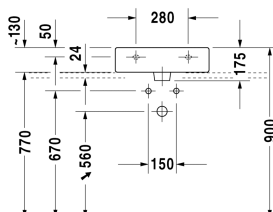

**Vero Washbasin ground # 045450..25 / 045450..27 / 045450..28 / 045450..71 / 045450..73 / 045450..79**

| < 500 mm > |

Washbasin ground	Dimension	Weight	Order number
with tap platform, fixings included, 500 mm			
<b>Colors</b>			
00 White Alpin 08 Black			
<b>Variant</b>			
●●● with overflow	500 x 470 mm	15.200 kilogram	045450..25
● with overflow	500 x 470 mm	15.200 kilogram	045450..27
☒ with overflow	500 x 470 mm	15.200 kilogram	045450..28
● without overflow	500 x 470 mm	15.200 kilogram	045450..71
●●● without overflow	500 x 470 mm	15.200 kilogram	045450..73
☒ without overflow	500 x 470 mm	15.200 kilogram	045450..79
Sanitary ceramics with the special WonderGliss surface finish will remain clean and attractive-looking for a long time to come. When ordering WonderGliss please add a "1" as eleventh digit to the model number.			
<b>Accessory for ceramics</b>			
Push-open waste for washbasins with overflow		0.400 kilogram	005052
Slotted waste for washbasins without overflow	75 mm	0.400 kilogram	005038
<b>Accessory</b>			
Design Siphon		1.500 kilogram	005036
<b>Suitable products</b>			
Console including drawers 2 drawers beneath console, 2 console supports, 1 cut-out central, 800 x 550 mm	800 x 550 mm		F08521
Console including drawers 1 drawer beneath console, 2 console supports, 1 cut-out central, 1 siphon cover, 600 x 550 mm	600 x 550 mm		F08520
Console including drawers 3 drawers beneath consoles, 3 console supports, 1 cut-out left side, 1500 x 550 mm	1500 x 550 mm		F08528
Console including drawers 3 drawers beneath consoles, 3 console supports, 1 cut-out right side, 1500 x 550 mm	1500 x 550 mm		F08529