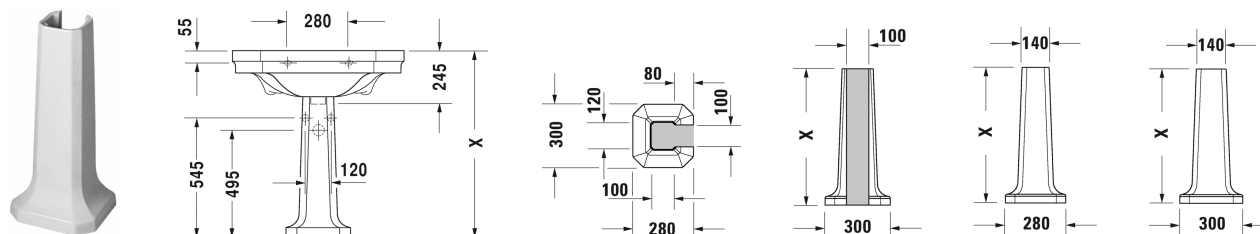

**1930 Series Pedestal # 0857900000**

| &lt; 296 mm &gt; |

Pedestal	Dimension	Weight	Order number
for washbasins # 043880 and 043870			
<b>Colors</b>			
00 White Alpin			
<b>Variant</b>			
	296 x 280 mm	13.500 kilogram	0857900000
Sanitary ceramics with the special WonderGliss surface finish will remain clean and attractive-looking for a long time to come. When ordering WonderGliss please add a "1" as eleventh digit to the model number.			
<b>Suitable products</b>			
Washbasin with overflow, with tap platform, underneath glazed, 800 x 550 mm	800 x 550 mm		043880
Washbasin with overflow, with tap platform, underneath glazed, 700 x 500 mm	700 x 500 mm		043870

All drawings contain the necessary measurements which are subject to standard tolerances. They are stated in mm and are non-binding. Exact measurements, in particular for customised installation scenarios, can only be taken from the finished ceramic piece.