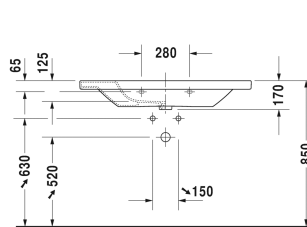

DuraStyle Furniture washbasin # 2320100000 / 2320100030 / 2320100060

| < 39 3/8" Inch > |

6482 DuraStyle

Furniture washbasin	Dimension	Weight	Order number
with tap platform, hardware included, wall-mounted, 39 3/8" Inch			
Colors			
00 White			
Variant			
● with overflow	39 3/8" x 18 7/8" Inch	62.2 lb	2320100000
●●● with overflow	39 3/8" x 18 7/8" Inch	62.2 lb	2320100030
☒ with overflow	39 3/8" x 18 7/8" Inch	62.2 lb	2320100060
Sanitary ceramics with the special WonderGliss surface finish will remain clean and attractive-looking for a long time to come. When ordering WonderGliss please add a "1" as eleventh digit to the model number.			
Siphon for washbasin with outlet pipe 11 3/4"	1 1/4" Inch	1.3 lb	005026
Suitable products			
Siphon cover for # 231955, 231960, 231965, 232012, 232010, 232080, 232065, 232610, 232680, 232510, 232580, 233813,			085830
Pedestal for # 231955, 231960, 231965, 232012, 232010, 232080, 232065, 232610, 232680, 232510, 232580, 233813,			085829
Furniture - ACC shelf wall-mounted for DuraStyle # 232010, 37" x 17 3/8" Inch	37" x 17 3/8" Inch		DS9873
Furniture - ACC towel rail for DuraStyle # 232010, 37" x 17 1/8" Inch	37" x 17 1/8" Inch		DS9893

DuraStyle Furniture washbasin # 2320100000 / 2320100030 /
2320100060

|< 39 3/8" Inch >|

Furniture - ACC towel rail with included shelf for DuraStyle # 232010, 37" x 17 1/8" Inch	37" x 17 1/8" Inch
--	--------------------

DS9883

All drawings contain the necessary measurements which are subject to standard tolerances. They are stated in inch & mm and are non-binding. Exact measurements, in particular for customized installation scenarios, can only be taken from the finished ceramic piece.