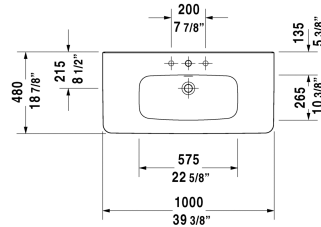

DuraStyle Furniture washbasin # 2320100000 / 2320100030 / 2320100060

| < 39 3/8" Inch > |

6482 DuraStyle

Furniture washbasin	Dimension	Weight	Order number
with tap platform, hardware included, wall-mounted, 39 3/8" Inch			
Colors			
00 White			
Variant			
● with overflow	39 3/8" x 18 7/8" Inch	62.2 lb	2320100000
●●● with overflow	39 3/8" x 18 7/8" Inch	62.2 lb	2320100030
☒ with overflow	39 3/8" x 18 7/8" Inch	62.2 lb	2320100060
Sanitary ceramics with the special WonderGliss surface finish will remain clean and attractive-looking for a long time to come. When ordering WonderGliss please add a "1" as eleventh digit to the model number.			
Siphon for washbasin with outlet pipe 11 3/4"	1 1/4" Inch	1.3 lb	005026
Suitable products			
Siphon cover for # 231955, 231960, 231965, 232012, 232010, 232080, 232065, 232610, 232680, 232510, 232580, 233813,			085830
Pedestal for # 231955, 231960, 231965, 232012, 232010, 232080, 232065, 232610, 232680, 232510, 232580, 233813,			085829
Furniture - ACC shelf wall-mounted for DuraStyle # 232010, 37" x 17 3/8" Inch	37" x 17 3/8" Inch		DS9873
Furniture - ACC towel rail for DuraStyle # 232010, 37" x 17 1/8" Inch	37" x 17 1/8" Inch		DS9893

DuraStyle Furniture washbasin # 2320100000 / 2320100030 /
2320100060

|< 39 3/8" Inch >|

Furniture - ACC towel rail with included shelf for DuraStyle # 232010, 37" x 17 1/8" Inch	37" x 17 1/8" Inch
--	--------------------

DS9883

All drawings contain the necessary measurements which are subject to standard tolerances. They are stated in inch & mm and are non-binding. Exact measurements, in particular for customized installation scenarios, can only be taken from the finished ceramic piece.