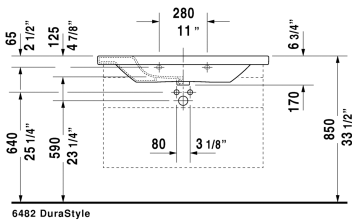

DuraStyle Furniture washbasin # 2320100000 / 2320100030 / 2320100060

| < 39 3/8" Inch > |

6482 DuraStyle

Furniture washbasin	Dimension	Weight	Order number
with tap platform, hardware included, wall-mounted, 39 3/8" Inch			
Colors			
00 White			
Variant			
● with overflow	39 3/8" x 18 7/8" Inch	62.2 lb	2320100000
●●● with overflow	39 3/8" x 18 7/8" Inch	62.2 lb	2320100030
☒ with overflow	39 3/8" x 18 7/8" Inch	62.2 lb	2320100060
Sanitary ceramics with the special WonderGliss surface finish will remain clean and attractive-looking for a long time to come. When ordering WonderGliss please add a "1" as eleventh digit to the model number.			
Siphon for washbasin with outlet pipe 11 3/4"	1 1/4" Inch	1.3 lb	005026
Suitable products			
Siphon cover for # 231955, 231960, 231965, 232012, 232010, 232080, 232065, 232610, 232680, 232510, 232580, 233813,			085830
Pedestal for # 231955, 231960, 231965, 232012, 232010, 232080, 232065, 232610, 232680, 232510, 232580, 233813,			085829
Furniture - ACC shelf wall-mounted for DuraStyle # 232010, 37" x 17 3/8" Inch	37" x 17 3/8" Inch		DS9873
Furniture - ACC towel rail for DuraStyle # 232010, 37" x 17 1/8" Inch	37" x 17 1/8" Inch		DS9893

DuraStyle Furniture washbasin # 2320100000 / 2320100030 /
2320100060

|< 39 3/8" Inch >|

Furniture - ACC towel rail with included shelf for DuraStyle # 232010, 37" x 17 1/8" Inch	37" x 17 1/8" Inch
--	--------------------

DS9883

All drawings contain the necessary measurements which are subject to standard tolerances. They are stated in inch & mm and are non-binding. Exact measurements, in particular for customized installation scenarios, can only be taken from the finished ceramic piece.