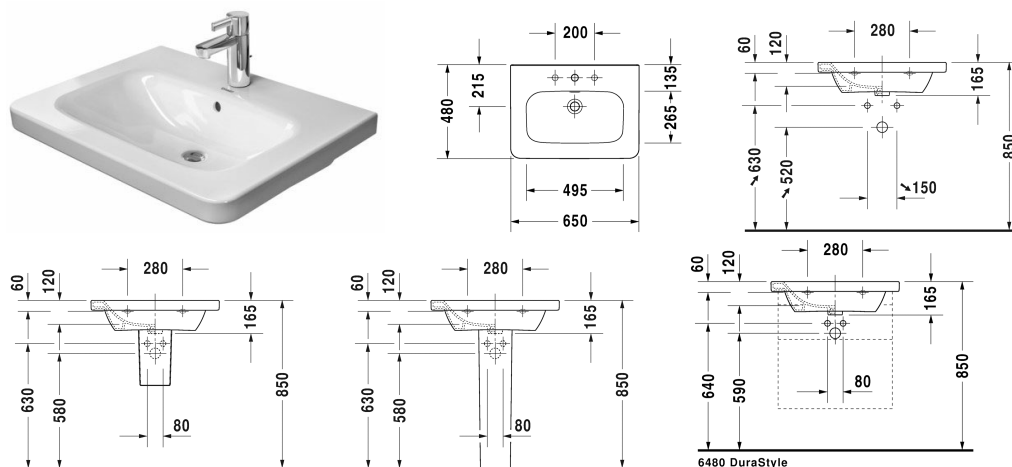

**DuraStyle Washbasin, furniture washbasin # 2320650000 / 2320650030 / 2320650041 / 2320650044 / 2320650060**

| < 650 mm > |

Washbasin, furniture washbasin	Dimension	Weight	Order number
with tap platform, underneath glazed, 650 mm			
<b>Colors</b>			
00 White Alpin			
<b>Variant</b>			
● with overflow	650 x 480 mm	18.300 kilogram	2320650000
●●● with overflow	650 x 480 mm	18.300 kilogram	2320650030
● without overflow	650 x 480 mm	18.300 kilogram	2320650041
●●● without overflow	650 x 480 mm	18.300 kilogram	2320650044
☒ with overflow	650 x 480 mm	18.300 kilogram	2320650060
Sanitary ceramics with the special WonderGliss surface finish will remain clean and attractive-looking for a long time to come. When ordering WonderGliss please add a "1" as eleventh digit to the model number.			
<b>Accessory for ceramics</b>			
Slotted waste for washbasins without overflow	75 mm	0.400 kilogram	005038
Push-open waste for washbasins with overflow		0.400 kilogram	005052
<b>Accessory</b>			
Towel rail square tube 14 mm, chrome, for washbasin #232065	589 mm	0.450 kilogram	003105
Siphon for washbasin with outlet pipe 300 mm	1 1/4" mm	0.600 kilogram	005026
<b>Suitable products</b>			

*All drawings contain the necessary measurements which are subject to standard tolerances. They are stated in mm and are non-binding. Exact measurements, in particular for customised installation scenarios, can only be taken from the finished ceramic piece.*