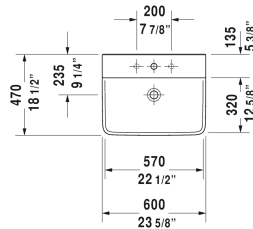

P3 Comforts Washbasin # 2331600000 / 2331600030

< 23 5/8" Inch >

Washbasin	Dimension	Weight	Order number
with overflow, with tap platform, overflow clip Chrome included, hardware included, wall-mounted, 23 5/8" Inch			
Colors			
00 White			
Variant			
●	23 5/8" x 18 1/2" Inch	37.5 lb	2331600000
● ● ●	23 5/8" x 18 1/2" Inch	37.5 lb	2331600030
Sanitary ceramics with the special WonderGliss surface finish will remain clean and attractive-looking for a long time to come. When ordering WonderGliss please add a "1" as eleventh digit to the model number.			
Suitable products			
Siphon cover for # 233155, 233160, 233165, 233265, 233285, 233210, 233212, 233385, 233310, 233312, 233485, 233410, 233412, 6 3/4" x 11 3/4" Inch	6 3/4" x 11 3/4" Inch		085837
Pedestal for # 233155, 233160, 233165, 233265, 233285, 233210, 233212, 233385, 233310, 233312, 233485, 233410, 233412, 6 7/8" x 8 1/4" Inch	6 7/8" x 8 1/4" Inch		085836

All drawings contain the necessary measurements which are subject to standard tolerances. They are stated in inch & mm and are non-binding. Exact measurements, in particular for customized installation scenarios, can only be taken from the finished ceramic piece.