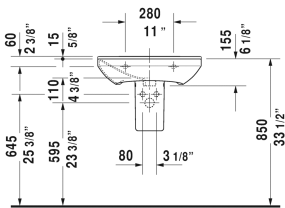

P3 Comforts Washbasin # 2331600000 / 2331600030

< 23 5/8" Inch >

Washbasin	Dimension	Weight	Order number
with overflow, with tap platform, overflow clip Chrome included, hardware included, wall-mounted, 23 5/8" Inch			
Colors			
00 White			
Variant			
●	23 5/8" x 18 1/2" Inch	37.5 lb	2331600000
● ● ●	23 5/8" x 18 1/2" Inch	37.5 lb	2331600030
Sanitary ceramics with the special WonderGliss surface finish will remain clean and attractive-looking for a long time to come. When ordering WonderGliss please add a "1" as eleventh digit to the model number.			
Suitable products			
Siphon cover for # 233155, 233160, 233165, 233265, 233285, 233210, 233212, 233385, 233310, 233312, 233485, 233410, 233412, 6 3/4" x 11 3/4" Inch	6 3/4" x 11 3/4" Inch		085837
Pedestal for # 233155, 233160, 233165, 233265, 233285, 233210, 233212, 233385, 233310, 233312, 233485, 233410, 233412, 6 7/8" x 8 1/4" Inch	6 7/8" x 8 1/4" Inch		085836

All drawings contain the necessary measurements which are subject to standard tolerances. They are stated in inch & mm and are non-binding. Exact measurements, in particular for customized installation scenarios, can only be taken from the finished ceramic piece.