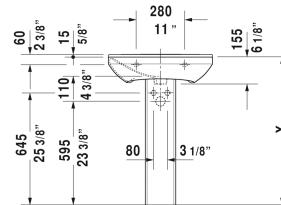

P3 Comforts Washbasin # 2331600000 / 2331600030

< 23 5/8" Inch >

Washbasin	Dimension	Weight	Order number
with overflow, with tap platform, overflow clip Chrome included, hardware included, wall-mounted, 23 5/8" Inch			
Colors			
00 White			
Variant			
●	23 5/8" x 18 1/2" Inch	37.5 lb	2331600000
● ● ●	23 5/8" x 18 1/2" Inch	37.5 lb	2331600030
Sanitary ceramics with the special WonderGliss surface finish will remain clean and attractive-looking for a long time to come. When ordering WonderGliss please add a "1" as eleventh digit to the model number.			
Suitable products			
Siphon cover for # 233155, 233160, 233165, 233265, 233285, 233210, 233212, 233385, 233310, 233312, 233485, 233410, 233412, 6 3/4" x 11 3/4" Inch	6 3/4" x 11 3/4" Inch		085837
Pedestal for # 233155, 233160, 233165, 233265, 233285, 233210, 233212, 233385, 233310, 233312, 233485, 233410, 233412, 6 7/8" x 8 1/4" Inch	6 7/8" x 8 1/4" Inch		085836

All drawings contain the necessary measurements which are subject to standard tolerances. They are stated in inch & mm and are non-binding. Exact measurements, in particular for customized installation scenarios, can only be taken from the finished ceramic piece.