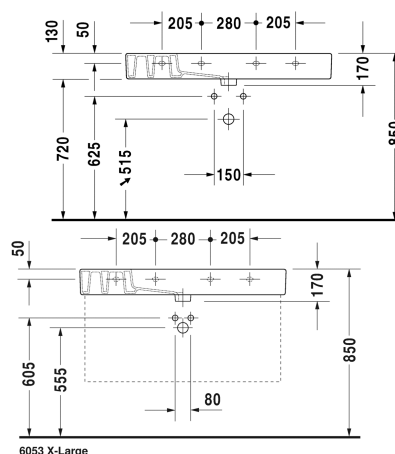

Vero Washbasin, furniture washbasin # 032910..00 / 032910..30 / 032910..41 / 032910..44 / 032910..60 / 032910..70

|< 1050 mm >|

Washbasin, furniture washbasin	Dimension	Weight	Order number
with tap platform, underneath glazed, 1050 mm			
Colors			
00 White Alpin 08 Black			
Variant			
● with overflow	1050 x 490 mm	32.200 kilogram	032910..00
●●● with overflow	1050 x 490 mm	32.200 kilogram	032910..30
● without overflow	1050 x 490 mm	32.200 kilogram	032910..41
●●● without overflow	1050 x 490 mm	32.200 kilogram	032910..44
☒ with overflow	1050 x 490 mm	32.200 kilogram	032910..60
☒ without overflow	1050 x 490 mm	32.200 kilogram	032910..70
Infobox			
There are two fixings sets of #6951000000 required for mounting washbasins from size 1000mm on			
Sanitary ceramics with the special WonderGliss surface finish will remain clean and attractive-looking for a long time to come. When ordering WonderGliss please add a "1" as eleventh digit to the model number.			
Accessory for ceramics			
Slotted waste for washbasins without overflow	75 mm	0.400 kilogram	005038
Accessory			
Metal console height adjustable +50 mm, for washbasin # 032910		3.300 kilogram	003072