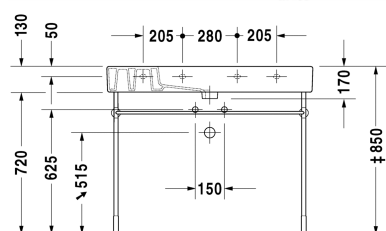

Vero Washbasin, furniture washbasin # 032910..00 / 032910..30 / 032910..41 / 032910..44 / 032910..60 / 032910..70

|< 1050 mm >|

Washbasin, furniture washbasin	Dimension	Weight	Order number
with tap platform, underneath glazed, 1050 mm			
Colors			
00 White Alpin 08 Black			
Variant			
● with overflow	1050 x 490 mm	32.200 kilogram	032910..00
●●● with overflow	1050 x 490 mm	32.200 kilogram	032910..30
● without overflow	1050 x 490 mm	32.200 kilogram	032910..41
●●● without overflow	1050 x 490 mm	32.200 kilogram	032910..44
☒ with overflow	1050 x 490 mm	32.200 kilogram	032910..60
☒ without overflow	1050 x 490 mm	32.200 kilogram	032910..70
Infobox			
There are two fixings sets of #6951000000 required for mounting washbasins from size 1000mm on			
Sanitary ceramics with the special WonderGliss surface finish will remain clean and attractive-looking for a long time to come. When ordering WonderGliss please add a "1" as eleventh digit to the model number.			
Accessory for ceramics			
Slotted waste for washbasins without overflow	75 mm	0.400 kilogram	005038
Accessory			
Metal console height adjustable +50 mm, for washbasin # 032910		3.300 kilogram	003072

All drawings contain the necessary measurements which are subject to standard tolerances. They are stated in mm and are non-binding. Exact measurements, in particular for customised installation scenarios, can only be taken from the finished ceramic piece.