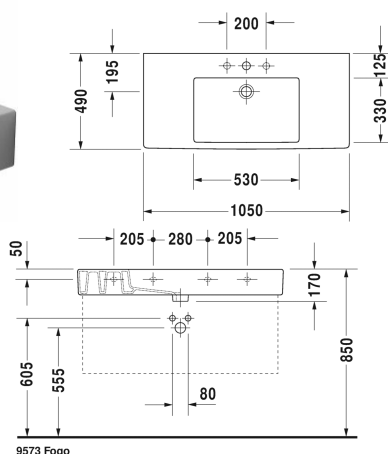

Vero Washbasin, furniture washbasin # 032910..00 / 032910..30 / 032910..41 / 032910..44 / 032910..60 / 032910..70

|< 1050 mm >|

Washbasin, furniture washbasin	Dimension	Weight	Order number
with tap platform, underneath glazed, 1050 mm			
Colors			
00 White Alpin 08 Black			
Variant			
● with overflow	1050 x 490 mm	32.200 kilogram	032910..00
●●● with overflow	1050 x 490 mm	32.200 kilogram	032910..30
● without overflow	1050 x 490 mm	32.200 kilogram	032910..41
●●● without overflow	1050 x 490 mm	32.200 kilogram	032910..44
☒ with overflow	1050 x 490 mm	32.200 kilogram	032910..60
☒ without overflow	1050 x 490 mm	32.200 kilogram	032910..70
Infobox			
There are two fixings sets of #6951000000 required for mounting washbasins from size 1000mm on			
Sanitary ceramics with the special WonderGliss surface finish will remain clean and attractive-looking for a long time to come. When ordering WonderGliss please add a "1" as eleventh digit to the model number.			
Accessory for ceramics			
Slotted waste for washbasins without overflow	75 mm	0.400 kilogram	005038
Accessory			
Metal console height adjustable +50 mm, for washbasin # 032910		3.300 kilogram	003072