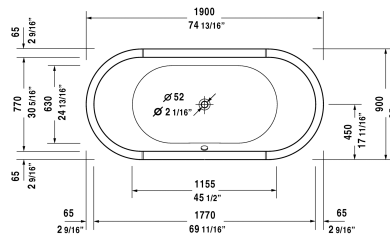

**Starck Tubs/Shower trays Bathtub # 700012000000090**

| < 74 3/4" Inch > |

Bathtub	Dimension	Weight	Order number
oval, freestanding, with two backrest slopes, with acrylic panel and support frame, cUPC listed, 1/4" sanitary acrylic			
<b>Colors</b>			
00 White			
<b>Variant</b>			
Base tub	74 3/4" x 35 1/2" Inch	158.7 lb	700012000000090
<b>Suitable products</b>			
Stereo transducers (speakers) for bathtubs ,			791818

*All drawings contain the necessary measurements which are subject to standard tolerances. They are stated in inch & mm and are non-binding. Exact measurements, in particular for customized installation scenarios, can only be taken from the finished ceramic piece.*