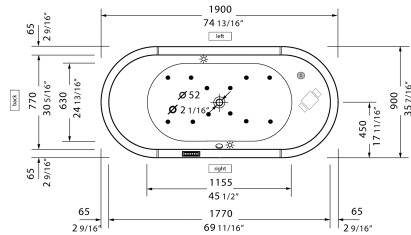

**Starck Tubs/Shower trays Bathtub # 700012000000090**

| < 74 3/4" Inch > |

Bathtub	Dimension	Weight	Order number
oval, freestanding, with two backrest slopes, with acrylic panel and support frame, cUPC listed, 1/4" sanitary acrylic			
<b>Colors</b>			
00 White			
<b>Variant</b>			
Base tub	74 3/4" x 35 1/2" Inch	158.7 lb	700012000000090
<b>Suitable products</b>			
Stereo transducers (speakers) for bathtubs ,			791818

*All drawings contain the necessary measurements which are subject to standard tolerances. They are stated in inch & mm and are non-binding. Exact measurements, in particular for customized installation scenarios, can only be taken from the finished ceramic piece.*