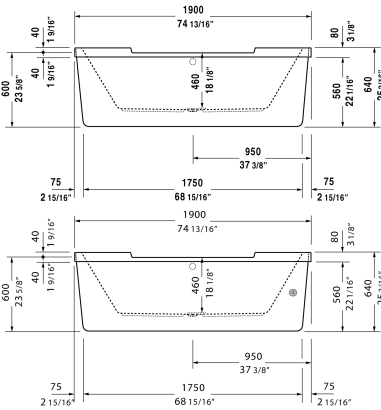

**Starck Tubs/Shower trays Bathtub # 700012000000090**

| < 74 3/4" Inch > |

Bathtub	Dimension	Weight	Order number
oval, freestanding, with two backrest slopes, with acrylic panel and support frame, cUPC listed, 1/4" sanitary acrylic			
<b>Colors</b>			
00 White			
<b>Variant</b>			
Base tub	74 3/4" x 35 1/2" Inch	158.7 lb	700012000000090
<b>Suitable products</b>			
Stereo transducers (speakers) for bathtubs ,			791818

*All drawings contain the necessary measurements which are subject to standard tolerances. They are stated in inch & mm and are non-binding. Exact measurements, in particular for customized installation scenarios, can only be taken from the finished ceramic piece.*