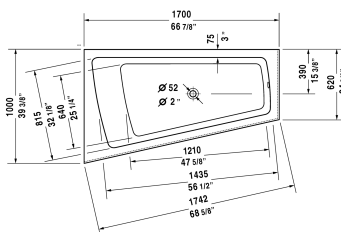

Paiova Bathtub # 700264000000090

| < 66 7/8" Inch > |

Bathtub	Dimension	Weight	Order number
with one backrest slope left, with integrated acrylic panel front and support frame, cUPC listed, sanitary acrylic			
Colors			
00 White			
Variant			
Base tub	66 7/8" x 39 3/8" Inch	150 lb	700264000000090
Suitable products			
Tile flange ,			790112
Bathtub anchors for mounting and support of bathtubs and shower trays, 3 pieces,			790103
Headrest for Paiova, material: polyurethane, White,			790001
Cable-driven waste and overflow for central outlet,			790251
Stereo transducers (speakers) for bathtubs ,			791818
Waste and overflow brass, Chrome trim,			791255
Drop-in drain (PVC), für alle Vorwand, Eckversionen und freistehenden Badewannen,			791281
Drop-in drain (ABS), für alle Vorwand, Eckversionen und freistehenden Badewannen,			791282

All drawings contain the necessary measurements which are subject to standard tolerances. They are stated in inch & mm and are non-binding. Exact measurements, in particular for customized installation scenarios, can only be taken from the finished ceramic piece.