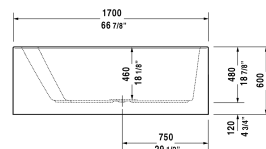

Paiova Bathtub # 700264000000090

| < 66 7/8" Inch > |

Bathtub	Dimension	Weight	Order number
with one backrest slope left, with integrated acrylic panel front and support frame, cUPC listed, sanitary acrylic			
Colors			
00 White			
Variant			
Base tub	66 7/8" x 39 3/8" Inch	150 lb	700264000000090
Suitable products			
Tile flange ,			790112
Bathtub anchors for mounting and support of bathtubs and shower trays, 3 pieces,			790103
Headrest for Paiova, material: polyurethane, White,			790001
Cable-driven waste and overflow for central outlet,			790251
Stereo transducers (speakers) for bathtubs ,			791818
Waste and overflow brass, Chrome trim,			791255
Drop-in drain (PVC), für alle Vorwand, Eckversionen und freistehenden Badewannen,			791281
Drop-in drain (ABS), für alle Vorwand, Eckversionen und freistehenden Badewannen,			791282

All drawings contain the necessary measurements which are subject to standard tolerances. They are stated in inch & mm and are non-binding. Exact measurements, in particular for customized installation scenarios, can only be taken from the finished ceramic piece.