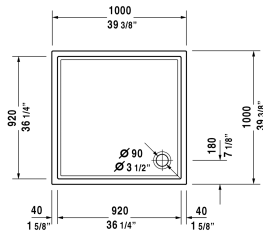

Starck Tubs/Shower trays Shower tray # 720116000000090

| < 39 3/8" Inch > |

Shower tray	Dimension	Weight	Order number
square, cUPC listed, without panel, 1/4" sanitary acrylic, 2" Inch			
Colors			
00 White			
Variant			
Shower tray	39 3/8" x 39 3/8" Inch	40.8 lb	720116000000090
Infobox			
A grid drain or similar should be used in conjunction with a p-trap under the floor. A 4" grid drain is necessary for shower trays with a 3 1/2" (90 mm) outlet.			
Accessory for shower trays			
Tile flange			790112

All drawings contain the necessary measurements which are subject to standard tolerances. They are stated in inch & mm and are non-binding. Exact measurements, in particular for customized installation scenarios, can only be taken from the finished ceramic piece.