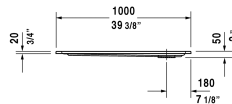

Starck Tubs/Shower trays Shower tray # 720116000000090

| < 39 3/8" Inch > |

Shower tray	Dimension	Weight	Order number
square, cUPC listed, without panel, 1/4" sanitary acrylic, 2" Inch			
Colors			
00 White			
Variant			
Shower tray	39 3/8" x 39 3/8" Inch	40.8 lb	720116000000090
Infobox			
A grid drain or similar should be used in conjunction with a p-trap under the floor. A 4" grid drain is necessary for shower trays with a 3 1/2" (90 mm) outlet.			
Accessory for shower trays			
Tile flange			790112

All drawings contain the necessary measurements which are subject to standard tolerances. They are stated in inch & mm and are non-binding. Exact measurements, in particular for customized installation scenarios, can only be taken from the finished ceramic piece.