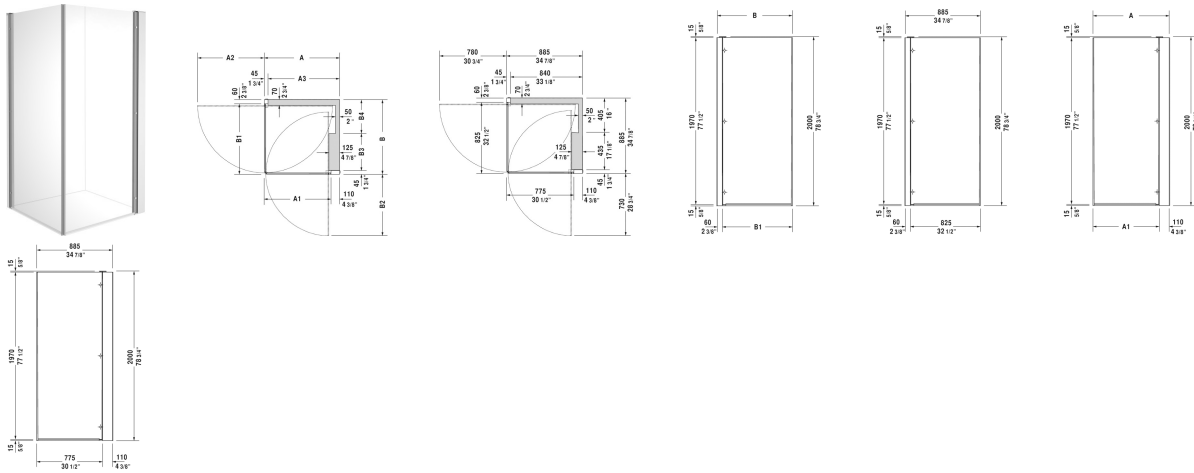

**OpenSpace B Shower screen, tap right # 770008..0110000**

| < 34 7/8" Inch > |

Shower screen, tap right	Dimension	Weight	Order number
square, for shower tray 35 3/8" x 35 3/8", 78 3/4" Inch			
<b>Colors</b>			
<b>Variant</b>			
Transparent and mirror glass, tap right	34 7/8" x 34 7/8" Inch	156.5 lb	770008..0110000
<b>Infobox</b>	The dimensions indicated for the shower trays refer to the installation dimensions, i.e. the measured length dimension and width dimension of the installed shower tray after tiling		

*All drawings contain the necessary measurements which are subject to standard tolerances. They are stated in inch & mm and are non-binding. Exact measurements, in particular for customized installation scenarios, can only be taken from the finished ceramic piece.*