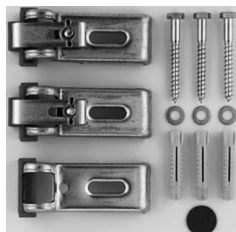

## Accessories Bathtub anchors # 790103

---

Bathtub anchors	Dimension	Weight	Order number
for mounting and support of bathtubs and shower trays, 3 pieces			
<b>Colors</b>			
<b>Variant</b>			

*All drawings contain the necessary measurements which are subject to standard tolerances. They are stated in mm and are non-binding. Exact measurements, in particular for customised installation scenarios, can only be taken from the finished ceramic piece.*