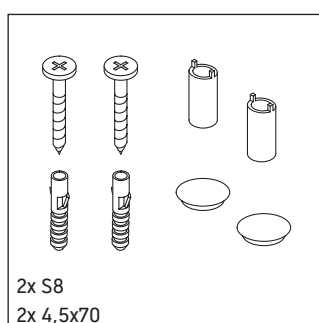

Cape Cod

CC 9533

Mounting instructions

Instructions for use

The bathroom furniture range complies with the standards and guidelines applicable at the time of delivery and is designed for use in bathrooms. Direct contact with water should be avoided, for example, when showering.