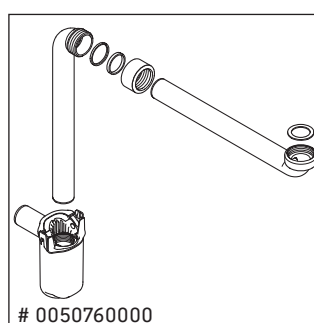

Cape Cod

CC 9533

Mounting instructions

Instructions for use

The bathroom furniture range complies with the standards and guidelines applicable at the time of delivery and is designed for use in bathrooms. Direct contact with water should be avoided, for example, when showering.