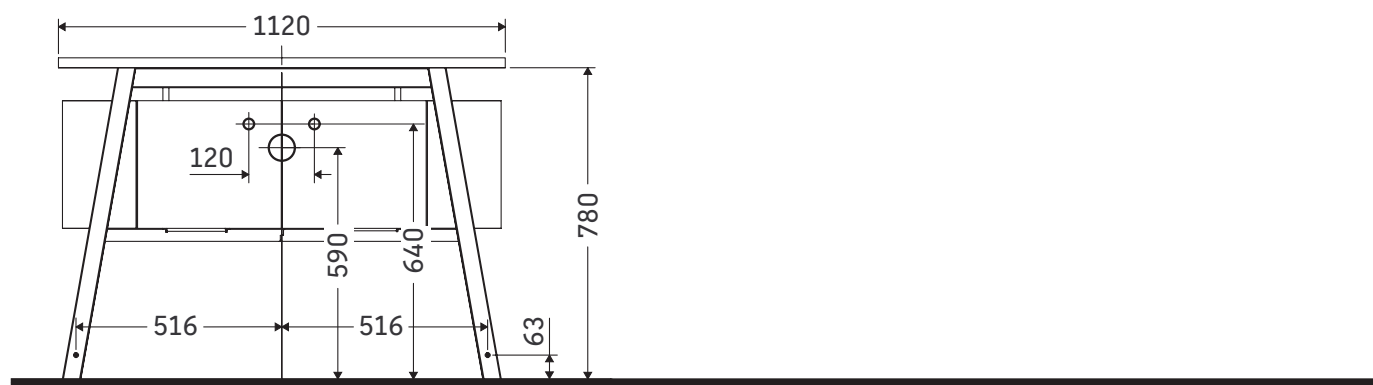

Cape Cod

CC 9533

Mounting instructions

Instructions for use

The bathroom furniture range complies with the standards and guidelines applicable at the time of delivery and is designed for use in bathrooms. Direct contact with water should be avoided, for example, when showering.