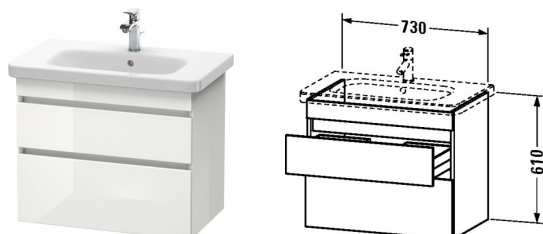

**DuraStyle Vanity unit wall-mounted # DS6481**

| &lt; 730 mm &gt; |

Vanity unit wall-mounted	Dimension	Weight	Order number
2 drawers, upper drawer including cut-out for siphon and siphon cover, for DuraStyle # 232080			
<b>Colors</b>			
M07 Concrete Grey Matt Decor M09 Light Blue Matt Decor M14 Terra Decor M18 White Matt Decor M21 Walnut Dark Decor M22 White High Gloss Decor M31 Pine Silver Decor M43 Basalt Matt Decor M49 Graphite Matt Decor M51 Pine Terra Decor M52 European Oak Decor M53 Chestnut Dark Decor M73 Ticino Cherry Tree Decor M75 Linen Decor M79 Natural Walnut Decor M91 Taupe Matt Decor			
<b>Variant</b>			
	730 x 448 mm		DS6481
<b>Infobox</b>			
Dividing system optional, lay-in component # UV 9845 , Furniture available Bi-Colour. Body limited to 18-White Matt or 43- Basalt Matt. Front available in all colour options., Please specify when ordering:, - Front colour, - Body colour			
<b>Suitable products</b>			
Dividing system Individual and retrofittable interior system with cover, Black diamond, for vanity unit, 115 x 320 mm	115 x 320 mm		UV9845
Washbasin, furniture washbasin with tap platform, underneath glazed, 800 x 480 mm	800 x 480 mm		232080

All drawings contain the necessary measurements which are subject to standard tolerances. They are stated in mm and are non-binding. Exact measurements, in particular for customised installation scenarios, can only be taken from the finished ceramic piece.