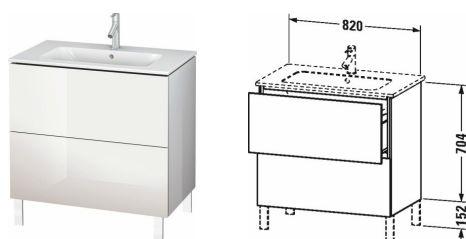

L-Cube Vanity unit floor-standing # LC6626

| < 820 mm > |

Vanity unit floor-standing	Dimension	Weight	Order number
2 pull-out compartments, upper pull-out compartment including cut-out for siphon and siphon cover, for ME by Starck # 233683			
Colors			
M03 Jade High Gloss Lacquer M07 Concrete Grey Matt Decor M09 Light Blue Matt Decor M10 Apricot Pearl High Gloss Lacquer M11 Cashmere Oak M12 Brushed Oak Real wood veneer M13 American Walnut Real wood veneer M14 Terra Decor M18 White Matt Decor M20 Apricot Pearl Satin Matt Lacquer M21 Walnut Dark Decor M22 White High Gloss Decor M27 White Lilac High Gloss Lacquer M31 Pine Silver Decor M38 Dolomiti Grey High Gloss Lacquer M40 Black High Gloss Lacquer M43 Basalt Matt Decor M47 Stone Blue High Gloss Lacquer M49 Graphite Matt Decor M51 Pine Terra Decor M52 European Oak Decor M53 Chestnut Dark Decor M61 Olive Brown High Gloss Lacquer M69 Brushed Walnut Real wood veneer M71 Mediterranean Oak Real wood veneer M72 Brushed Dark Oak Real wood veneer M73 Ticino Cherry Tree Decor M75 Linen Decor M79 Natural Walnut Decor M85 White High Gloss Lacquer M86 Cappuccino High Gloss Lacquer M87 White Lilac Satin Matt Lacquer M89 Flannel Grey High Gloss Lacquer M90 Flannel Grey Satin Matt Lacquer M91 Taupe Matt Decor			
Variant			
	820 x 481 mm		LC6626
Infobox			
Space saving siphon # 005076 is recommended, Interior modules can not be retrofitted and are factory installed., Legs # UV 9991, UV 9992 are recommended, Legs # UV 9993, UV 9994 are recommended, Legs not included in delivery, please order separately, Please specify when ordering:; - interior system yes / no, - walnut 77 or maple 78			
Accessory			
Additional modules Interior system in maple or walnut solid wood, for cabinet widths 820 mm	820 mm		UV9821
Suitable products			
Plinth leg Aluminium matt, 2 pieces, 44 x 10 mm	44 x 10 mm		UV9991
Plinth leg Aluminium matt, 4 pieces, 44 x 10 mm	44 x 10 mm		UV9992