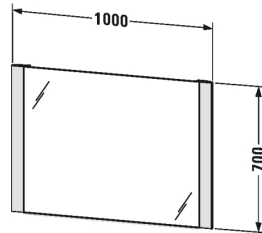

Light and mirror Mirror with lighting # LM7867

| < 39 3/8" Inch > |

Mirror with lighting	Dimension	Weight	Order number
"Standard" - Version, cIAPMO@ELECTRICAL, LED dual light fields, external switch, Mirrors require a GFCI 110 V 60 Hz power source. Flat plug will be supplied with mirror, LED (life span > 30,000 hours), LED module permanently enclosed, LED module 4000 kelvin light color, 20 W			
Colors			
Variant			
	39 3/8" x 1 3/8" Inch		LM7867
Infobox			
# LM 7865, LM 7866, LM 7867 and LM 7868 are available from stock, On/off function only possible with external wall switch			

All drawings contain the necessary measurements which are subject to standard tolerances. They are stated in inch & mm and are non-binding. Exact measurements, in particular for customized installation scenarios, can only be taken from the finished ceramic piece.