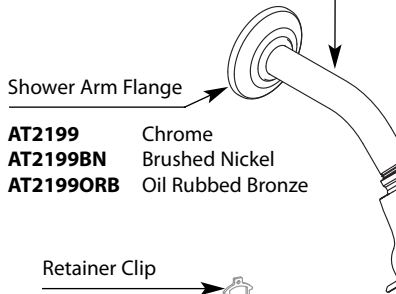

# Illustrated Parts

■ Order by Part Number

■ Trim can be used with 62300 series or 2500 series valve

BRANTFORD™ Posi-Temp® Single-Handle Tub/Shower Valve					
Valve Trim		Shower Only*		Tub/Shower*	
MODEL		MODEL		MODEL	
T2151	Chrome	T2152	Chrome	T2153	Chrome
T2151BN	Brushed Nickel	T2152BN	Brushed Nickel	T2153BN	Brushed Nickel
T2151ORB	Oil Rubbed Bronze	T2152ORB	Oil Rubbed Bronze	T2153ORB	Oil Rubbed Bronze
T62151	Chrome (Bulk)	T62152	Chrome (Bulk)	T62153	Chrome (Bulk)
		T2152EPBN	Brushed Nickel	T62156	Chrome (Bulk, less showerhead)
		T2152EPORB	Oil Rubbed Bronze	T2153EPBN	Brushed Nickel
		T62152EP	Chrome (Bulk)	T2153EPORB	Oil Rubbed Bronze
		T2152NHBN	Brushed Nickel	T62153EP	Chrome (Bulk)
		T2152NHORB	Oil Rubbed Bronze	T2153NHBN	Brushed Nickel
		T62152NH	Chrome (Bulk)	T2153NHORB	Oil Rubbed Bronze
				T62153NH	Chrome (Bulk)

\* All models include 2.5 gpm showerhead except those with EP suffix (1.75 gpm showerhead) or those with NH suffix (no showerhead)

Shower Arm

- 10154** Chrome
- 10154BN** Brushed Nickel
- 10154ORB** Oil Rubbed Bronze

- Shower Arm Flange
- AT2199** Chrome
  - AT2199BN** Brushed Nickel
  - AT2199ORB** Oil Rubbed Bronze

- Retainer Clip
- 96914**

Shower Head (2.5 gpm)      Shower Head (1.75 gpm)

- 6303** Chrome
- 6303BN** Brushed Nickel
- 6303ORB** Oil Rubbed Bronze
- 6303EP** Chrome
- 6303EPBN** Brushed Nickel
- 6303EPORB** Oil Rubbed Bronze