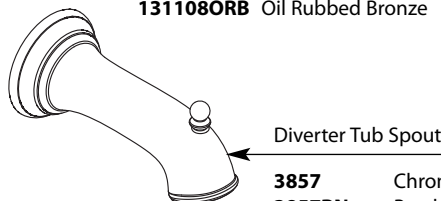

- Shower Arm Flange
- AT2199** Chrome
  - AT2199BN** Brushed Nickel
  - AT2199ORB** Oil Rubbed Bronze

- Retainer Clip
- 96914**

Shower Head (2.5 gpm)      Shower Head (1.75 gpm)

- 6303** Chrome
- 6303BN** Brushed Nickel
- 6303ORB** Oil Rubbed Bronze
- 6303EP** Chrome
- 6303EPBN** Brushed Nickel
- 6303EPORB** Oil Rubbed Bronze

**12574**

Escutcheon Screws (2)

- 15528** Chrome
- 163BN** Brushed Nickel
- 163WR** Wrought Iron

Escutcheon

- 131108** Chrome
- 131108BN** Brushed Nickel
- 131108ORB** Oil Rubbed Bronze

Handle Adapter Kit

**116653**

Diverter Tub Spout

- 3857** Chrome
- 3857BN** Brushed Nickel
- 3857ORB** Oil Rubbed Bronze

Handle Kit

- 131109** Chrome
- 131109BN** Brushed Nickel
- 131109ORB** Oil Rubbed Bronze