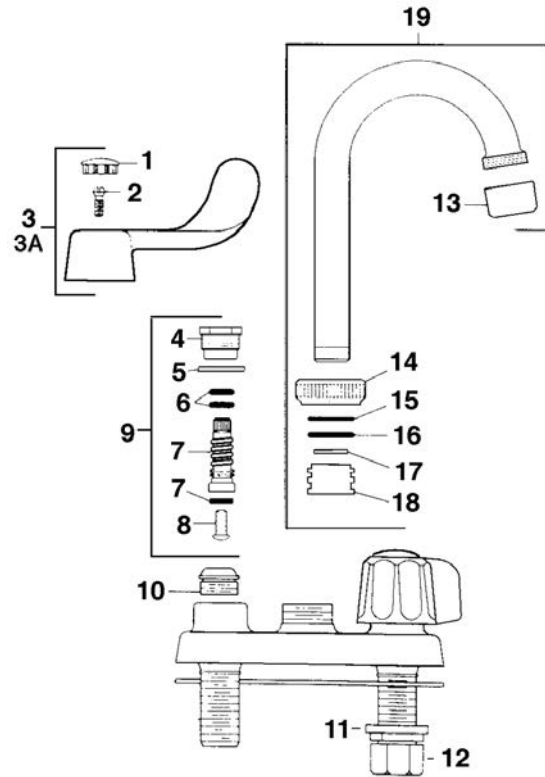

0353
FORMERLY 0345

**GERBER
49-251
BAR & LAUNDRY FAUCET WITH GOOSENECK
SPOUT**

ITEM KEY	CAT. NO.	MFG NO.	DESCRIPTION
1	808283	94-445	HOT INDEX BUTTON
1	808282	94-446	COLD INDEX BUTTON
2	812763	90-700	HANDLE SCREW
3	836039	98-879	WRIST BLADE HANDLE, PAIR (OR)
3A	USE 310425		WRIST HANDLE, HOT
3A	USE 310425		WRIST HANDLE, COLD
3A	310425		WRIST HANDLES, PAIR
4	USE 813790	90-282	HOT BONNET
4	USE 813789	90-283	COLD BONNET
5	812491	90-331	WASHER
6	553756		NO. 2 O-RING
7	812232		EASY-TITE® SEAT WASHER
8	552589		MONEL SELF-LOCKING SCREW
9	813790		STEM & BONNET ASSY., HOT
9	813789		STEM & BONNET ASSY., COLD
10	839344		BRASS SEAT
10	303078		SEAT
10	163302		MONEL SEAT
11	*S/O	91-631	LOCKNUT
12	806321	9188-001-037	COUPLING NUT
13	2488255		AERATOR
15	808082		O-RING
16	808194		O-RING
19	*S/O	98-246	GOOSENECK W/AERATOR (INCLUDES 13-18)
COMPLETE FITTING			
	284317	49-251-66	FAUCET W/WRIST HANDLES AND AERATOR

*S/O = SPECIAL ORDER ITEM