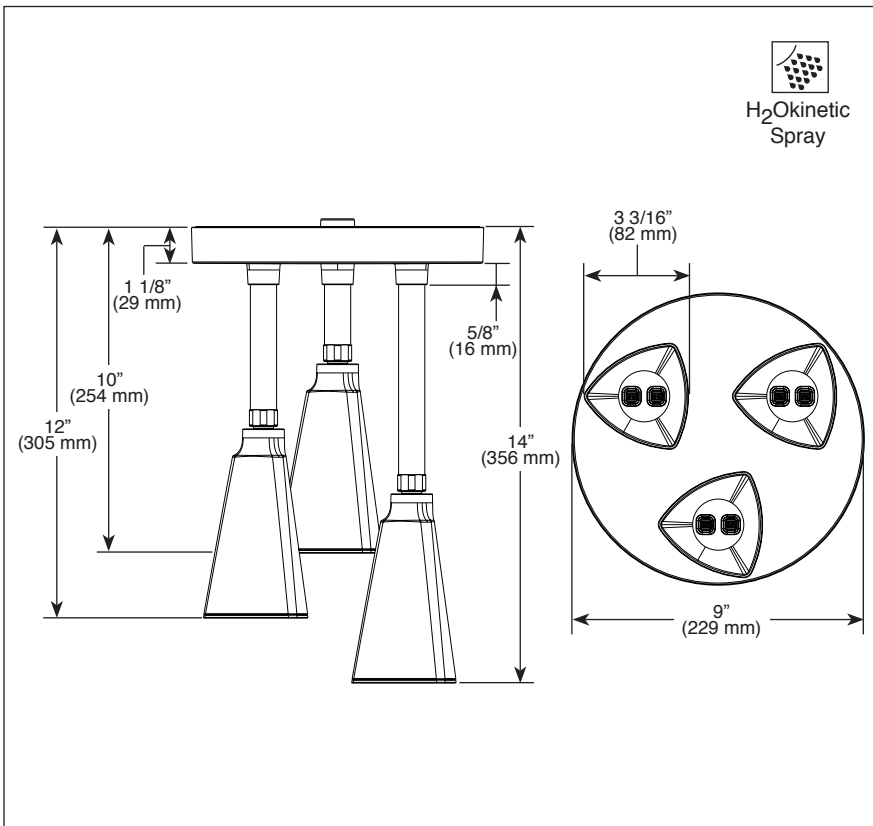

57140▲

Submitted Model No.: \_\_\_\_\_

Specific Features: \_\_\_\_\_

▲ Designate proper finish suffix

see what Delta can do™

## Pendant Raincan

- H<sub>2</sub>Okinetic Technology® Pendant Raincan
- Single Spray Setting Pendant Raincan

### STANDARD SPECIFICATIONS:

- Maximum 1.75 gpm @ 80 psi, 6.6 L/min @ 550 kPa
- Adjustable pendant showerheads for ideal coverage
- To be used with a 9" (2286 mm) ceiling
- Connects to 1/2" IPS male threads