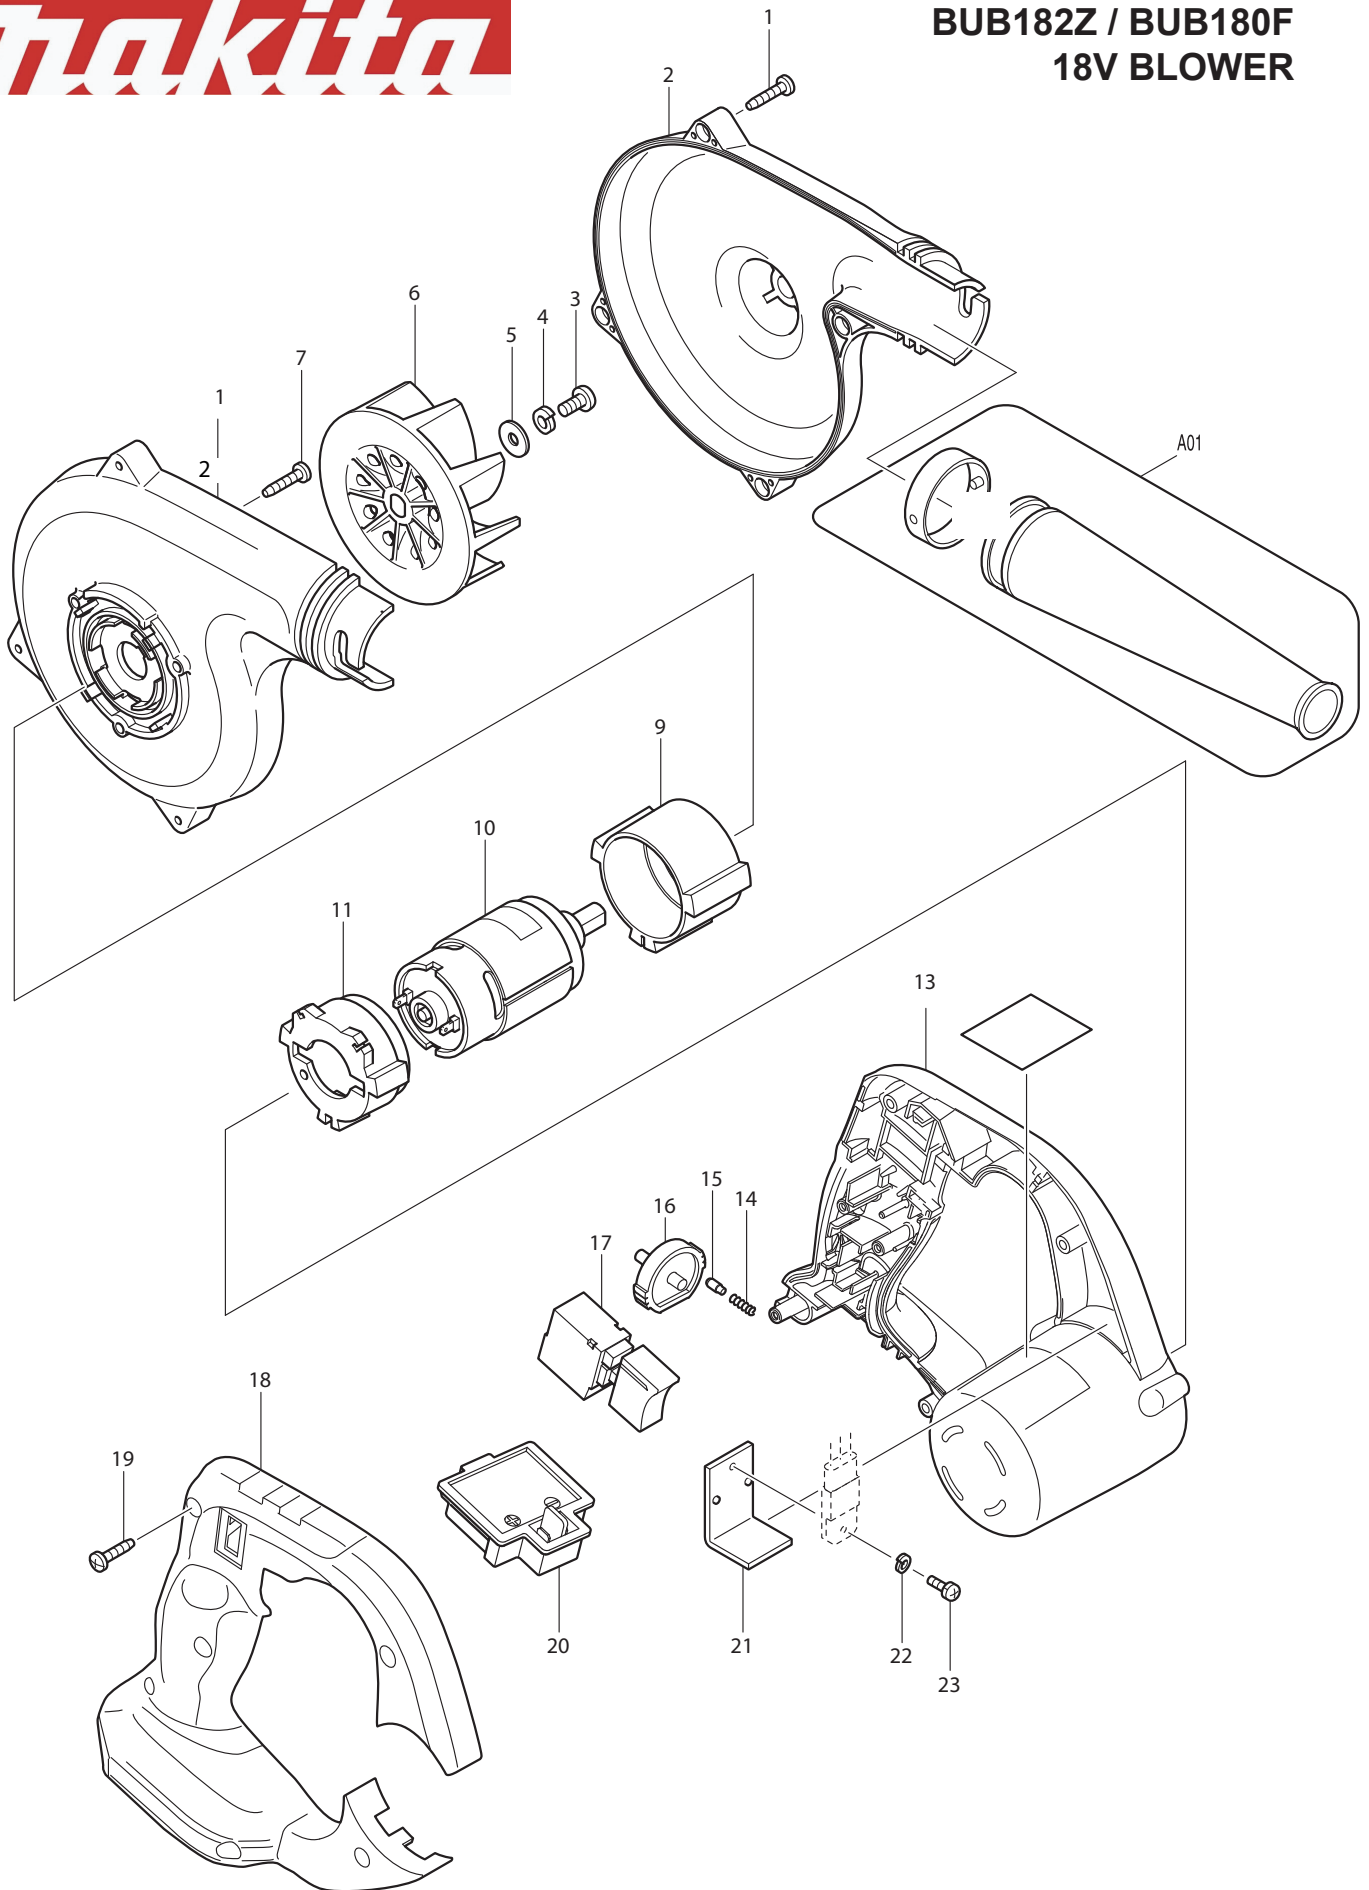

09 - 2011
BUB182Z / BUB180F
18V BLOWER

Item No	Type	Ref	Part No	Description	Qty	Unit
1			KW00000210	TAPPING SCREW 4X18	4	PC.
2			TP00000112	FAN HOUSING SET(AS-890FHL-MK-R)	1	SET
3			KW00000220	PAN HEAD SCREW M5X8	1	PC.
4			KW00000160	SPRING WASHER M5	1	PC.
5			KW00000170	FLAT WASHER 5	1	PC.
6			KW00000100	FAN AP-10302	1	PC.
7			KW00000210	TAPPING SCREW 4X18	3	PC.
9			KW00000150	MOTOR RUBBER RING A	1	PC.
10			TP00000113	MOTOR SET (AS-890-MS18-R)	1	SET
11			TP00000083	MOTOR RUBBER RING B	1	PC.
13	1		TP00000087	* MOTOR HOUSING (TYPE 1)	1	PC.
	2		TP00000166	* MOTOR HOUSING (TYPE 2-3)	1	PC.
	4		TP00000176	* MOTOR HOUSING SET (TYPE 4)	1	PC.
		INC.		Item No. 18	1	PC.
	5		TP00000211	* MOTOR HOUSING SET (TYPE 4)	1	PC.
14			TP00000084	SPRING	1	PC.
15			TP00000085	PIN	1	PC.
16	1		TP00000086	* DIAL	1	PC.
	2		TP00000212	* DIAL	1	PC.
17	1		KW00000230	* SWITCH	1	PC.
	2		TP00000165	* SWITCH - N/A	1	PC.
	3		TP00000170	* SWITCH	1	PC.
	4		TP00000174	* SWITCH	1	PC.
	5		TP00000208	* SWITCH AS-890SW01A-MK-R	1	PC.
18	1		TP00000115	* HANDLE COVER 18.0V (TYPE 1)	1	PC.
	2		TP00000168	* HANDLE COVER (TYPE 2-3)	1	PC.
	4		TP00000176	* MOTOR HOUSING SET (TYPE 4)	1	PC.
		INC.		Item No. 18	1	PC.
	5		TP00000211	* MOTOR HOUSING SET (TYPE 4)	1	PC.
19			KW00000210	TAPPING SCREW 4X18	6	PC.
20	1		GM00001055	BATTERY HOLDER (C2010185006)	1	PC.
	2		GM00001116	BATTERY HOLDER (C2004185006)	1	PC.
21			KW00000200	* HEAT SINK AM-10313 (Removed)	1	PC.
22			KW00000270	* SPRING WASHER M3 (Removed)	1	PC.
23			TP00000081	* SCREW M3X6 (Removed)	1	PC.

Above parts are completely interchangeable as a set. (T/l# Y05531, Y05637) (T/l# Y05777, Y05778)

*Switch Type 3 and 4 are interchangeable.

*Switch Type 4 and 5 are interchangeable.