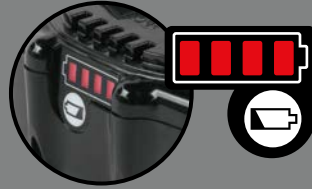

18v Lithium-Ion

UPGRADED

NEW L.E.D. BATTERY CHARGE INDICATOR

18v LXT® LITHIUM-ION 5.0Ah BATTERY
Reaches Full Charge in 45 Minutes or Less

- BL1850B** (1-Pack) **5.0Ah BATTERY**
- BL1850B-2** (2-Pack)

NEW
45 Minute Charge Time