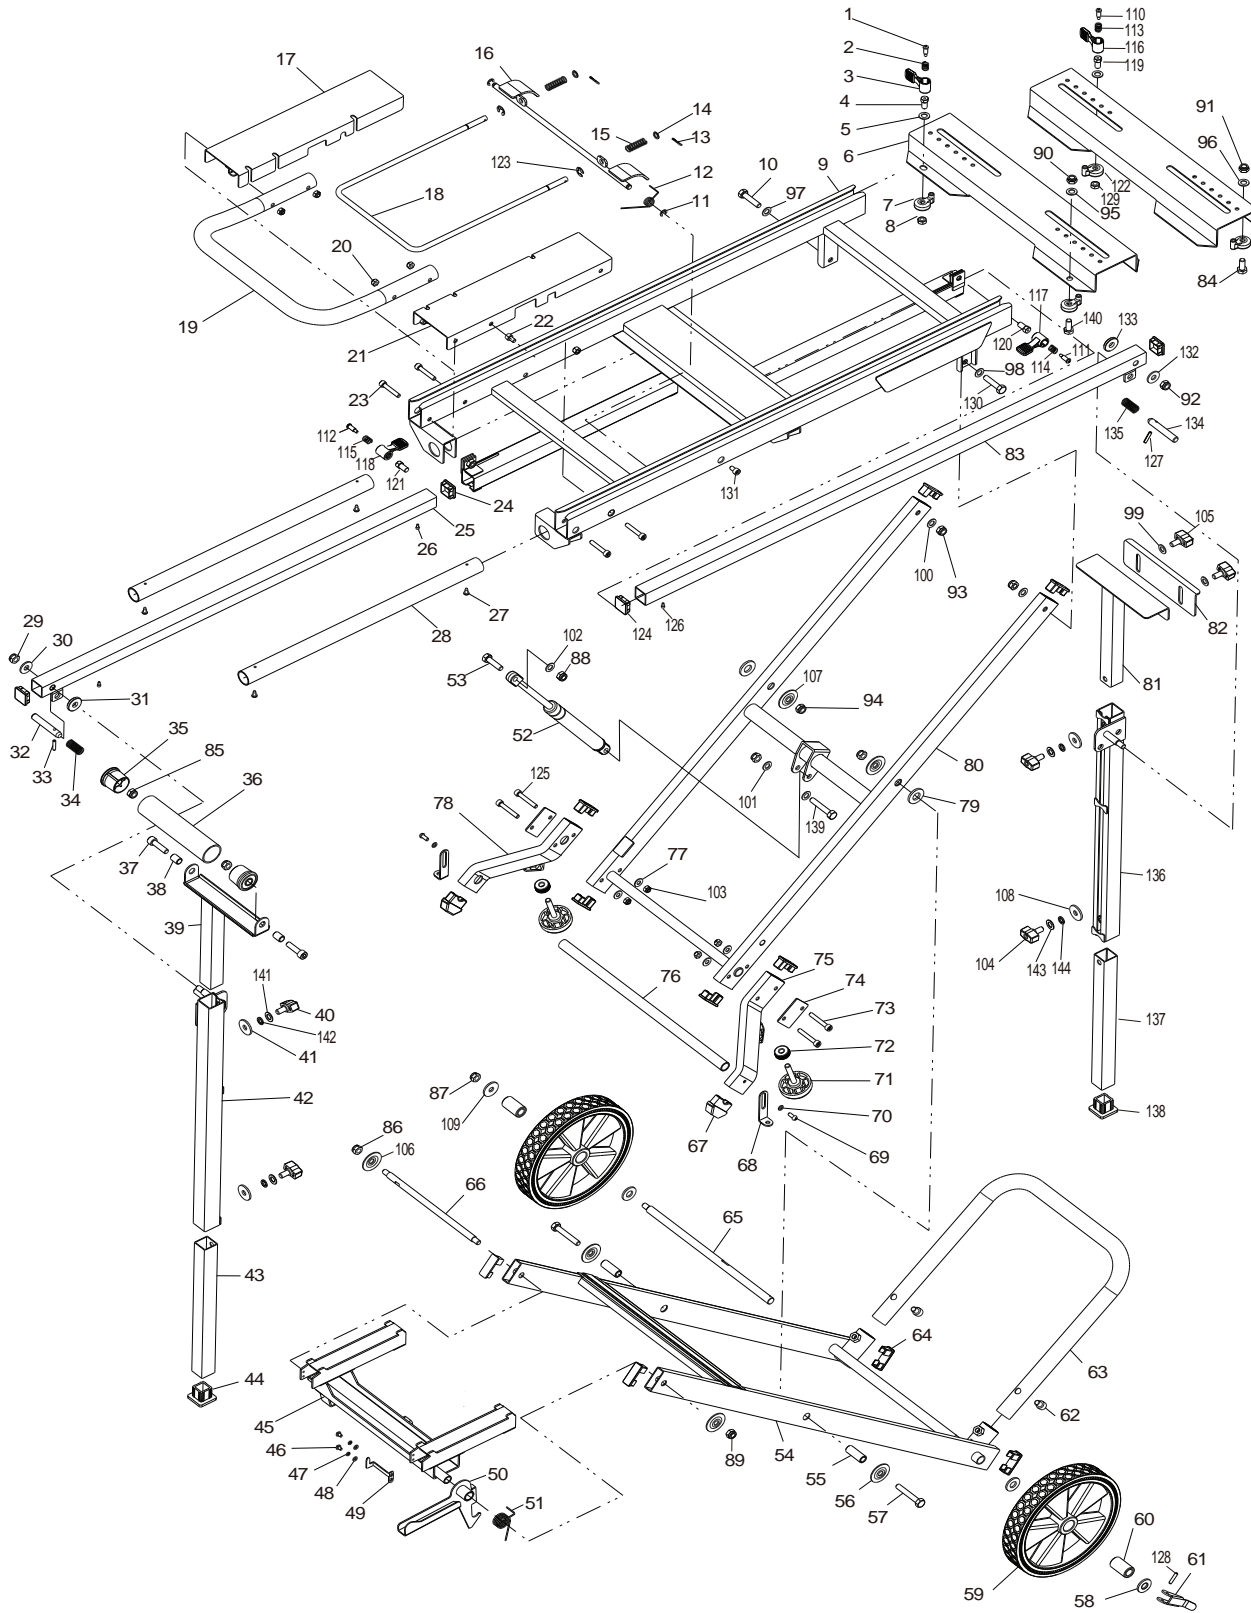

11 - 2012  
WST05  
SLIDE MITRE SAW STAND

Item No	Type	Ref	Part No	Description	Qty	Unit
116			JM23400003	LOCK KNOB	1	PC.
117			JM23400003	LOCK KNOB	1	PC.
118			JM23400003	LOCK KNOB	1	PC.
119	2		JM23400004	SPECIAL HEX BOLT M8X17	1	PC.
120	2		JM23400004	SPECIAL HEX BOLT M8X17	1	PC.
121	2		JM23400004	SPECIAL HEX BOLT M8X17	1	PC.
122			JM23400007	NUT FIX BRACKET	2	PC.
123	2		JM23400011	RETAINING RING E-6	2	PC.
124			JM23400024	EXT. WING COVER	2	PC.
125	2		JM23400073	HEX SOCKET BOLT M6X40	2	PC.
126	2		JM23400026	HEX SOCKET BOLT M4X8	1	PC.
127	3		JM23400033	* SPRING PIN 4X20	1	PC.
128	3		JM23400033	* SPRING PIN 4X20	1	PC.
129			JM23400008	HEX NUT M8	1	PC.
130	3		JM23400053	* HEX SOCKET BOLT M4X8	1	PC.
131	2		JM23400022	HEX SOCKET BOLT M6X10	1	PC.
132	2		JM23400030	FLAT WASHER 8 (L)	1	PC.
133			JM23400031	WASHER 10	1	PC.
134	2		JM23400032	PIN 10	1	PC.
135			JM23400034	PIN SPRING	1	PC.
136			JM23400042	LEG TUBE	1	PC.
137			JM23400043	LEG ASSY	1	PC.
138			JM23400044	LEG PAD A	1	PC.
139	3		JM23400010	* HEX BOLT M8X35	1	PC.
140	2		JM23400084	HEX BOLT M8X20	1	PC.
141	2		JM23400005	FLAT WASHER 8	2	PC.
142			JM23400085	SPRING WASHER 8	2	PC.
143	2		JM23400005	FLAT WASHER 8	2	PC.
144			JM23400085	SPRING WASHER 8	2	PC.
145			JM23400026	* HEX SOCKET BOLT M4X8 (added)	1	PC.
146			JM23400026	* HEX SOCKET BOLT M4X8 (added)	1	PC.
147			JM23400029	* HEX LOCK NUT M8 (added)	1	PC.
148			JM23400029	* HEX LOCK NUT M8 (added)	2	PC.
149			JM23400064	* LEG COVER (added)	2	PC.
150			JM23400064	* LEG COVER (added)	2	PC.
151			JM23400064	* LEG COVER (added)	2	PC.
152			JM23400064	* LEG COVER (added)	2	PC.
153			JM23400064	* LEG COVER (added)	2	PC.
154			JM23400005	* FLAT WASEHR 8 (added)	1	PC.
155			JM23400058	* FLAT WASEHR 12 (added)	1	PC.
156			JM23400058	* FLAT WASEHR 12 (added)	1	PC.
157			JM23480002	* SCALE LABEL (added)	1	PC.
158			JM23480003	* LOGO LABEL (added)	1	PC.
159			JM23480003	* LOGO LABEL (added)	1	PC.
160			JM2348A001	* CAUTION LABEL (added)	1	PC.