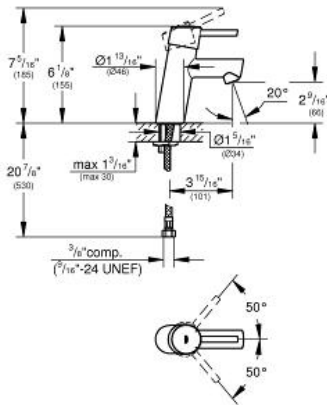

CONCETTO

Single-Handle Bathroom Faucet S-Size

MODEL # 3427100A

Pure Freude
an Wasser

ADA

Product Description:

CONCETTO

Single-Handle Bathroom Faucet S-Size

Standard Specification:

- GROHE EcoJoy technology for less water and perfect flow
- Single hole installation
- Metal lever handle
- GROHE SilkMove 1.1" (28 mm) ceramic cartridge
- GROHE StarLight chrome finish
- Flow control
- Smooth body
- Stainless steel flex lines
- GROHE QuickFix installation system with centering support
- Optional temperature limiter
- Max flow rate: 1.2 gpm (4.56 L/min)