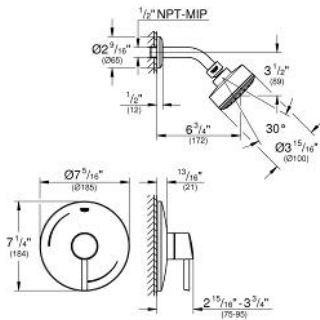

CONCETTO  
Shower Combination  
MODEL # 35075EN1

Pure Freude  
an Wasser

GROHE

ADA

**Product Description:**  
**CONCETTO**  
**Shower Combination**

**Standard Specification:**

- GROHE StarLight finish
- Metal lever handle
- New Tempesta shower head (26 366), 2.0 gpm
- 5 5/8" (142 mm) Tubular shower arm (27 414)
- CALGreen/CEC compliant
- ADA Compliant
- For use with GrohSafe rough-in valves (35 015), (35 064), (35 065), (35 066)

**Applicable Codes & Standards:**

- EPA WaterSense®

**Color:**

- 35075EN1 Brushed Nickel