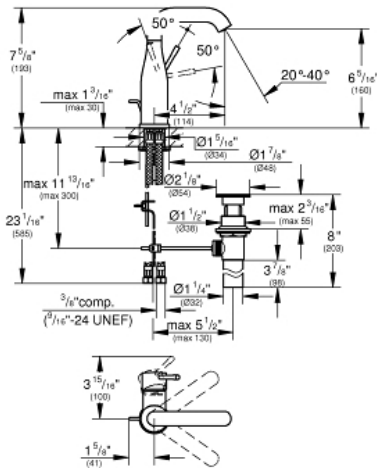

# ESSENCE Single-Handle Bathroom Faucet M-Size

MODEL # 23485A0A

Pure Freude  
an Wasser

**Product Description:**  
ESSENCE  
Single-Handle Bathroom Faucet M-Size

- Standard Specification:**
- Single hole installation
  - Metal lever handle
  - **GROHE SilkMove** 1.1" (28 mm) ceramic cartridge
  - With temperature limiter
  - **GROHE StarLight** finish
  - **GROHE EcoJoy** Mousseur 1.2 gpm
  - Swivel tubular spout with flow control and stop limiter
  - 1 1/4" pop-up waste set