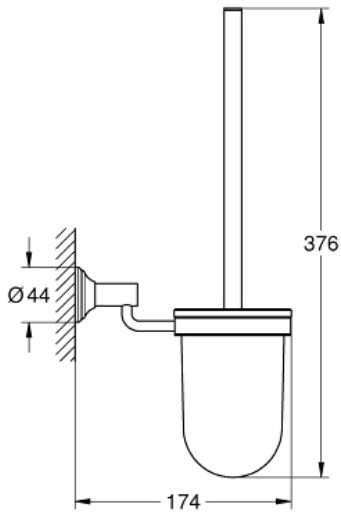

ESSENTIALS AUTHENTIC Toilet Brush Set

MODEL # 40658001

*Pure Freude
an Wasser*

GROHE
WAVE

Product Description:
ESSENTIALS AUTHENTIC
Toilet Brush Set

Standard Specification:

- Material: Glass/Metal
- Wall mount
- Concealed fastening
- **GROHE StarLight** chrome finish

Color:

- 40658001 StarLight Chrome