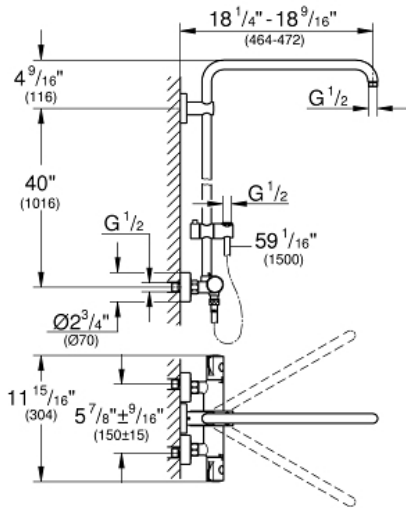

EUPHORIA SYSTEM Shower System with Thermostat for Wall Mount

MODEL # 26419000

Pure Freude
an Wasser

GROHE

ADA

C

Product Description:
EUPHORIA SYSTEM
Shower System with Thermostat for Wall Mount

Standard Specification:

- 17 3/4" horizontal swivel shower arm
- Exposed thermostat with Aquadimmer that diverts between hand shower and showerhead
- ADA Compliant handles
- Showerhead and hand shower (not included)
- Bar with adjustable height hand shower holder
- Rotaflex shower hose (59") (28 417)
- **GROHE TurboStat** Compact cartridge with wax thermoelement
- Exposed thermostatic temperature control with SafeStop at 100°F/38°C
- GROHE SafeStop Plus optional temperature limiter at 110°F (43°C) included
- **GROHE StarLight** chrome finish
- Exposed thermostatic temperature control with SafeStop at 100°F/38°C
- Inner WaterGuide for a longer life
- Twistfree to prevent hose from twisting
- Min. recommended pressure: 15 psi (1.0 bar)
- CALGreen compliant
- Two discrete functions (non-shared)
- Includes adaptors for easy installation (depth adjustable)
- Protected against backflow

Applicable Codes & Standards:

- ASME A112.18.1/CSA B125.1
- US Federal and State material regulations

Color:

- 26419000 StarLight Chrome