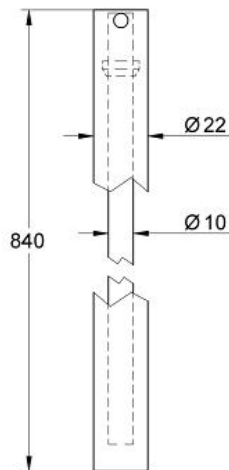

MODEL # 48054000

Pure Freude  
an Wasser

GROHE

**Product Description:**

**Standard Specification:**

- Optional shorter rail 34" (866mm)
- Suitable for all Rainshower, Euphoria, and Tempesta shower systems
- **GROHE StarLight** chrome finish