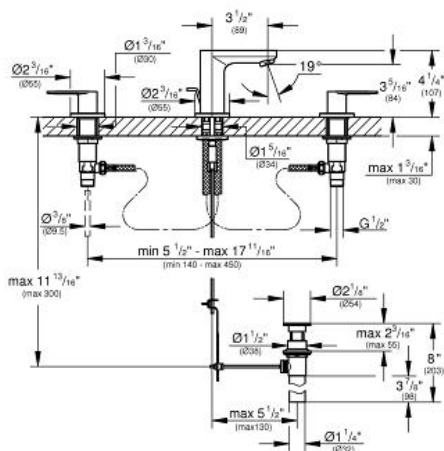

# EUROSMART COSMOPOLITAN 8" Widespread Two-Handle Bathroom Faucet S-Size

MODEL # 2019900A

Pure Freude  
an Wasser

**Product Description:**  
EUROSMART COSMOPOLITAN  
8" Widespread Two-Handle Bathroom Faucet S-Size

**Standard Specification:**

- Spout with flow control
- GROHE StarLight chrome finish
- 1/2" (13mm) ceramic cartridge (90° turn)
- GROHE QuickFix installation system with centering support
- 1 1/4" pop-up waste set
- Union nut with 7/16" drilling
- Max flow rate: 1.2 gpm (4.56 L/min)